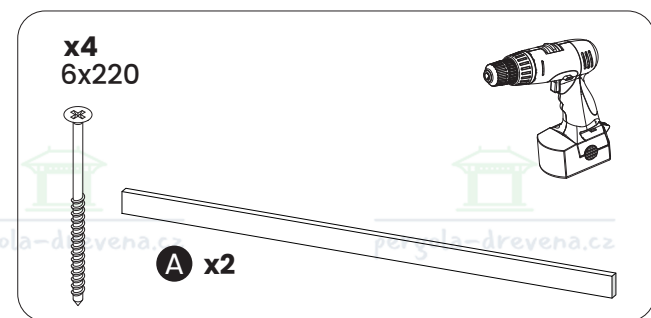

8

**x6**  
**6x160**

**x12**  
**6x60**

**G x6**  
**1000 mm**

This section lists the hardware required for the assembly. It includes 6 screws of size 6x160, 12 screws of size 6x60, and 6 beams of size 6x1000mm. A power drill is also shown as the tool used for installation.

10

**x8**  
**6x160**

**H x4**  
**890 mm**

13

14

4x70

3300 mm

3300 mm