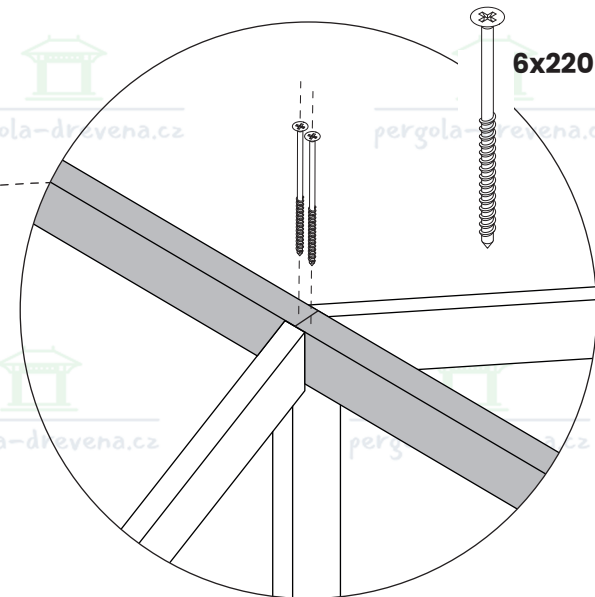

**x8**  
**877 mm**

7

x3

x6  
6x220

x18  
6x60

E x3

D x6

F x6

8

**x6**  
**6x160**

**x12**  
**6x60**

**G x6**  
**1000 mm**

This section lists the hardware required for the assembly. It includes 6 screws of size 6x160, 12 screws of size 6x60, and 6 beams of size 6x1000mm. A power drill is also shown as the tool used for installation.

10

**x8**  
**6x160**

**H x4**  
**890 mm**

13

14

4x70

3300 mm

3300 mm

3300 mm

x198  
4x70

x36

15

0-3cm

x576  
2x50

J x48  
3300 mm

pergola-drevena.cz