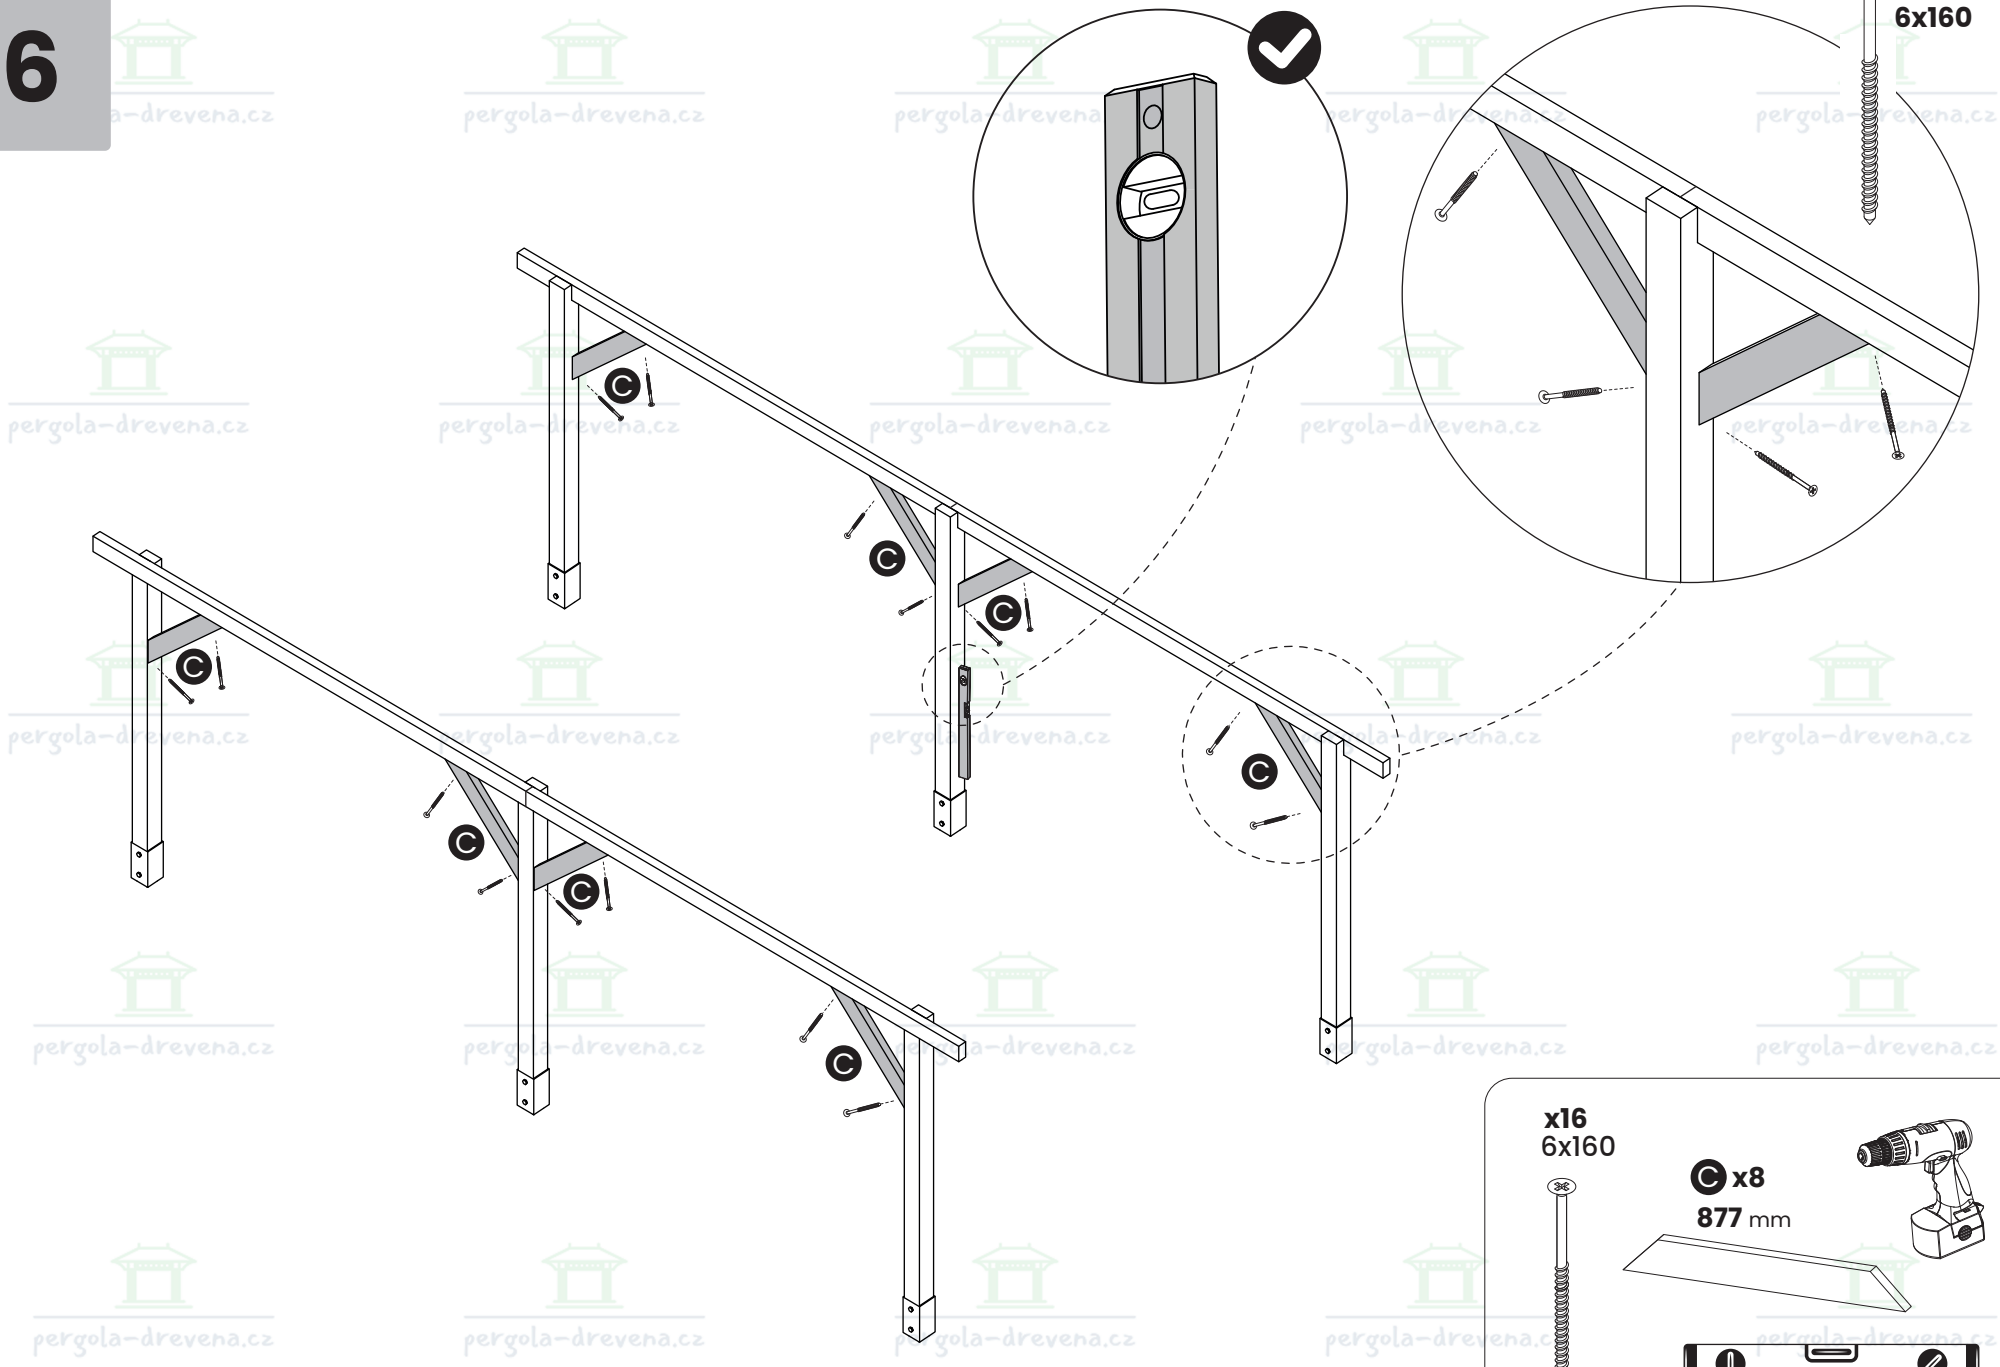

pergola-drevena.cz

pergola-drevena.cz

pergola-drevena.cz

B x6

x12

5

6

**x16**  
**6x160**

8

**x6**  
**6x160**

**x12**  
**6x60**

**G x6**  
**1000 mm**

This section lists the hardware required for the assembly. It includes 6 screws of size 6x160, 12 screws of size 6x60, and 6 beams of size 6x1000mm. A power drill is also shown as the tool used for installation.