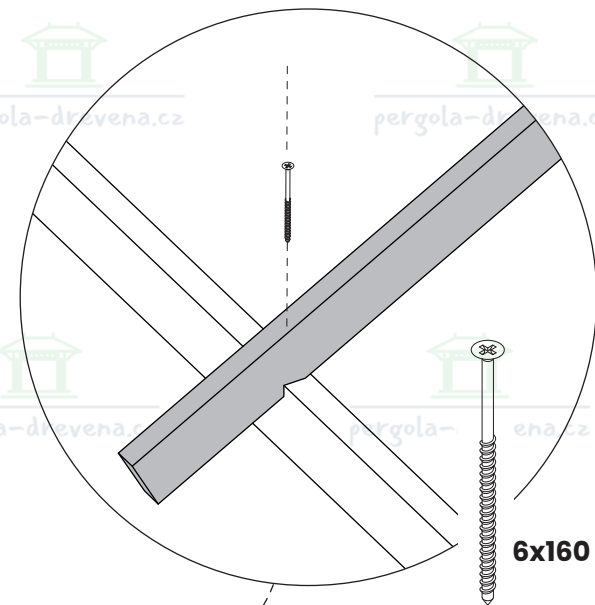

pergola-drevena.cz

pergola-drevena.cz

pergola-drevena.cz

B x6

x12

5

6

**x16**  
**6x160**

**x8**  
**877 mm**

7

x3

x6  
6x220

x18  
6x60

E x3

D x6

F x6

8

**x6**  
**6x160**

**x12**  
**6x60**

**G x6**  
**1000 mm**

This section lists the hardware required for the assembly. It includes 6 screws of size 6x160, 12 screws of size 6x60, and 6 beams of size 6x1000mm. A power drill is also shown as the tool used for installation.

10

**x8**  
**6x160**

**H x4**  
**890 mm**

13

14

4x70

3300 mm

3300 mm