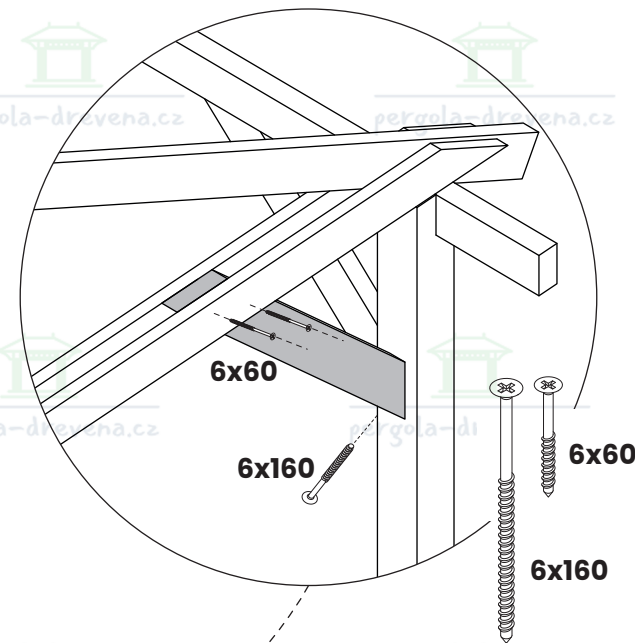

pergola-drevena.cz

pergola-drevena.cz

pergola-drevena.cz

B x6

x12

5

6

**x16**  
**6x160**

**x8**  
**877 mm**

7

x3

x6  
6x220

x18  
6x60

E x3

D x6

F x6

8

**x6**  
**6x160**

**x12**  
**6x60**

**G x6**  
**1000 mm**

This section lists the hardware required for the assembly. It includes 6 screws of size 6x160, 12 screws of size 6x60, and 6 beams of size 6x1000mm. A power drill is also shown as the tool used for installation.

10

**x8**  
**6x160**

**H x4**  
**890 mm**

13

14

4x70

3300 mm

3300 mm