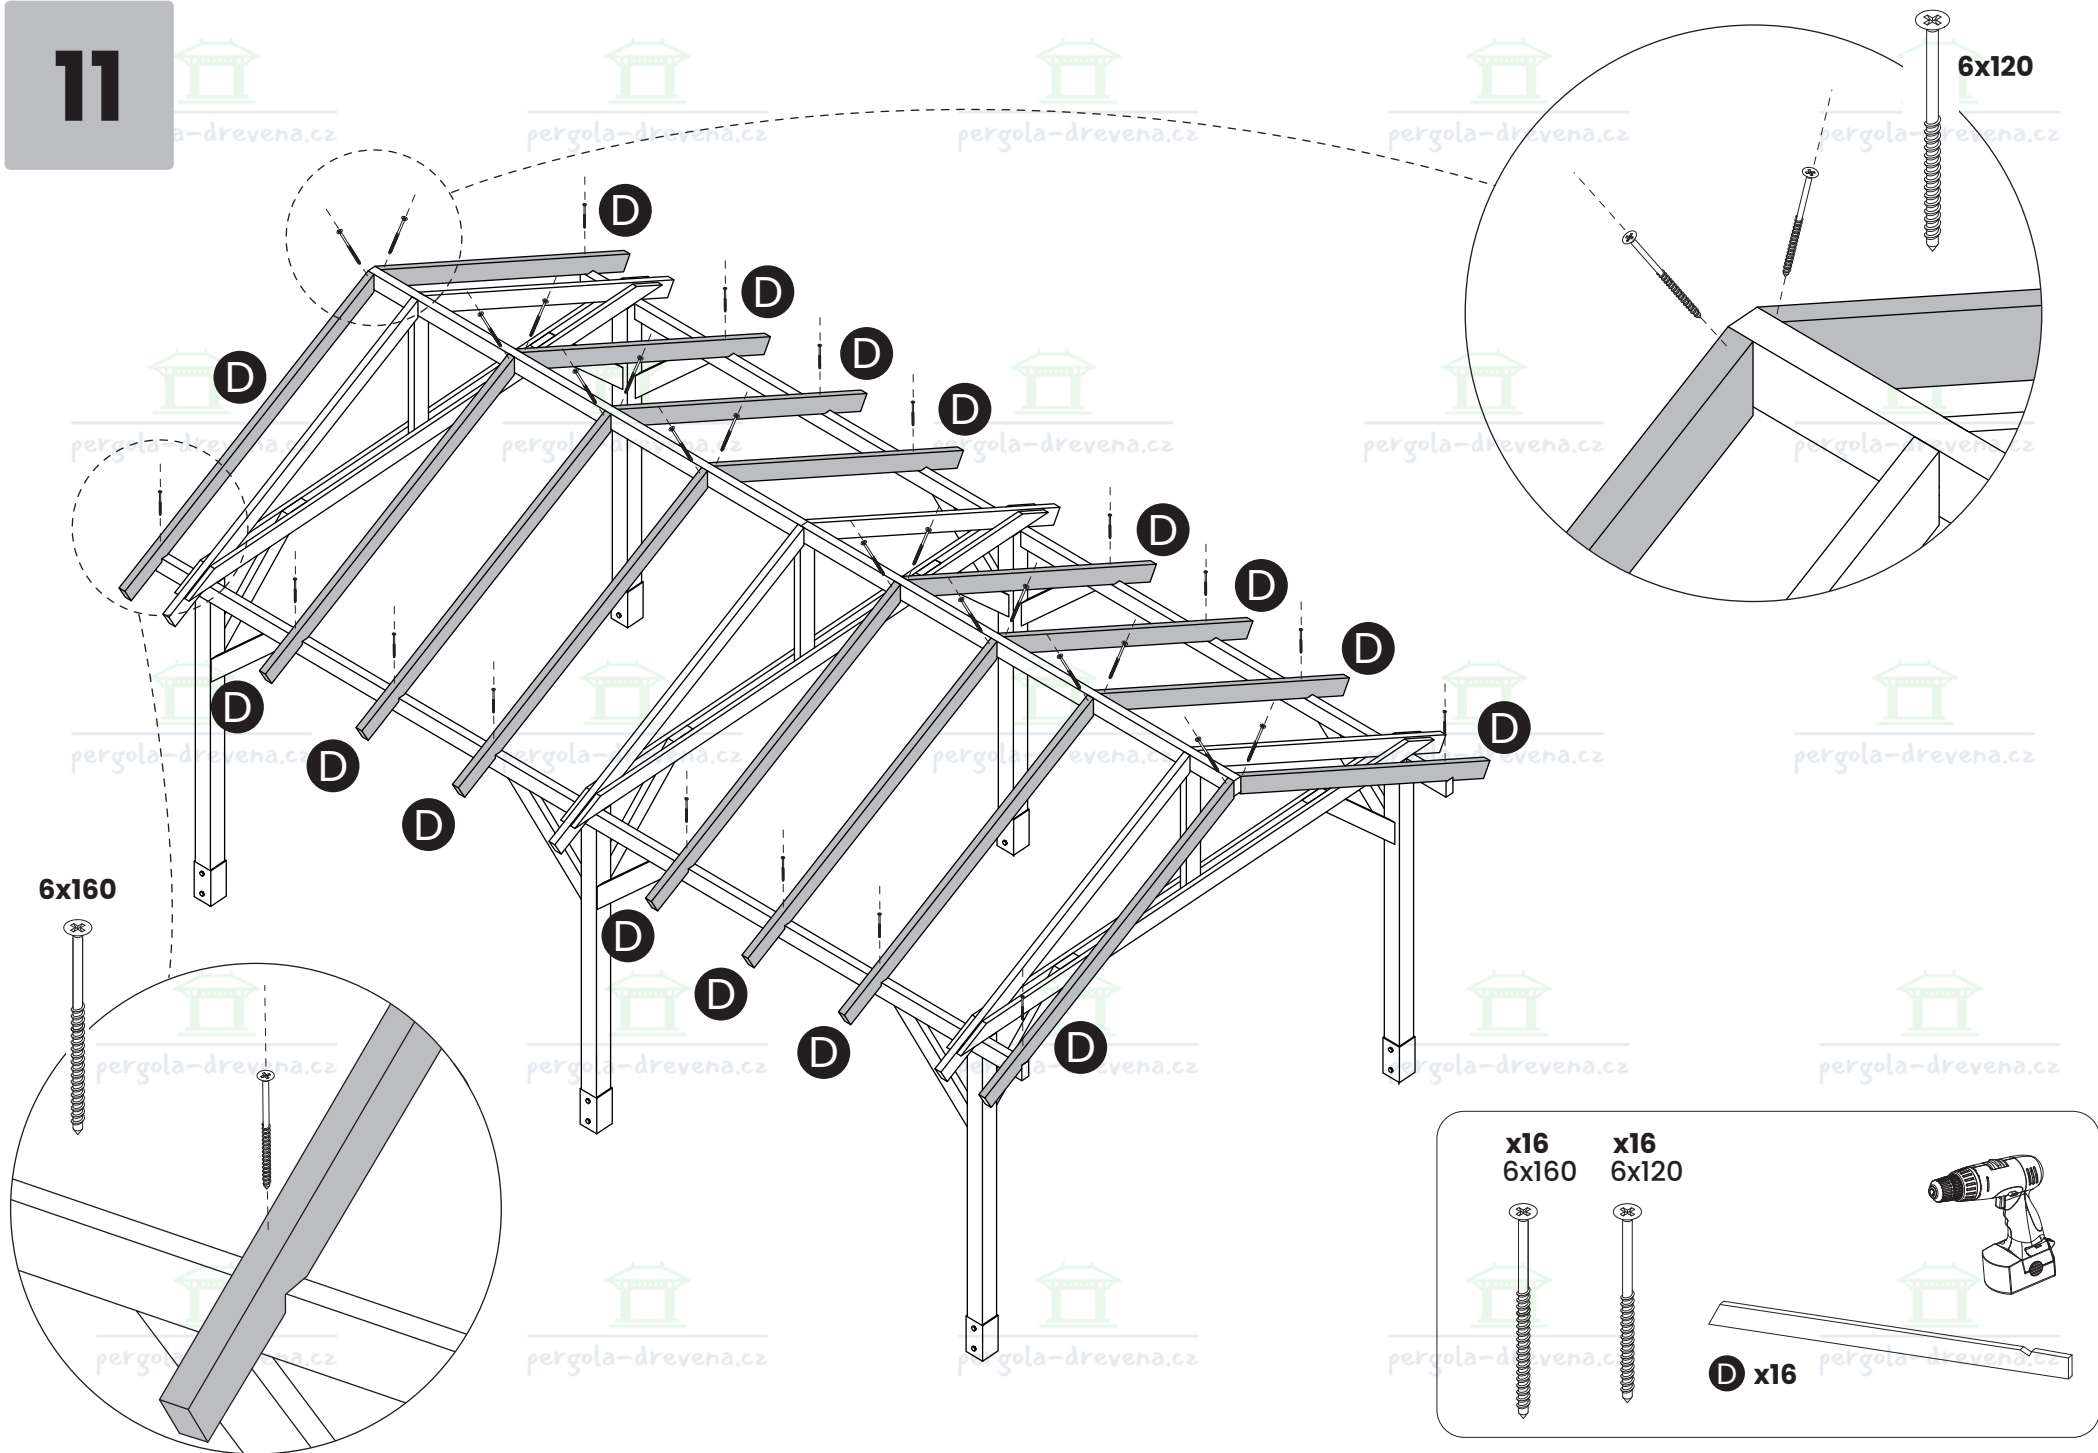

8

**x6**  
**6x160**

**x12**  
**6x60**

**G x6**  
**1000 mm**

This section lists the hardware required for the assembly. It includes 6 screws of size 6x160, 12 screws of size 6x60, and 6 beams of size 6x1000mm. A power drill is also shown as the tool used for installation.

10

**x8**  
**6x160**

**H x4**  
**890 mm**

13

14

4x70

3300 mm

3300 mm

3300 mm

x198  
4x70

x36

15

0-3cm

x576  
2x50

J x48  
3300 mm

pergola-drevena.cz