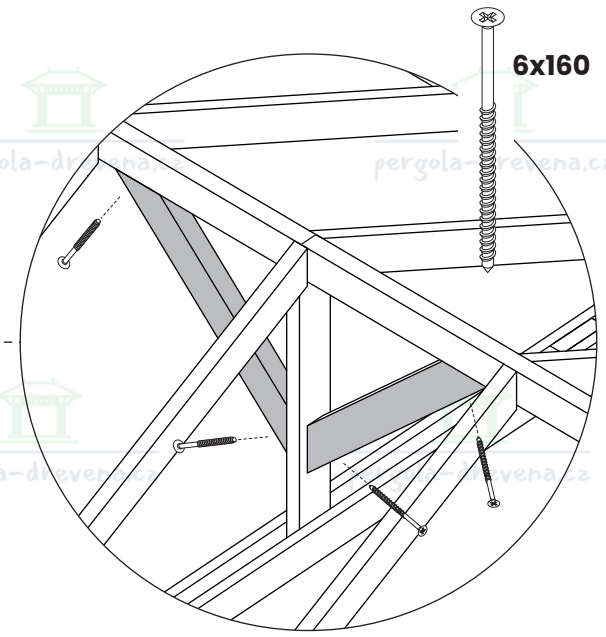

**x8**  
**877 mm**

7

x3

x6  
6x220

x18  
6x60

E x3

D x6

F x6

8

**x6**  
**6x160**

**x12**  
**6x60**

**G x6**  
**1000 mm**

This section lists the hardware required for the assembly. It includes 6 screws of size 6x160, 12 screws of size 6x60, and 6 beams of size 6x1000mm. A power drill is also shown as the tool used for installation.

10

**x8**  
**6x160**

**H x4**  
**890 mm**

13

14

4x70

3300 mm

3300 mm