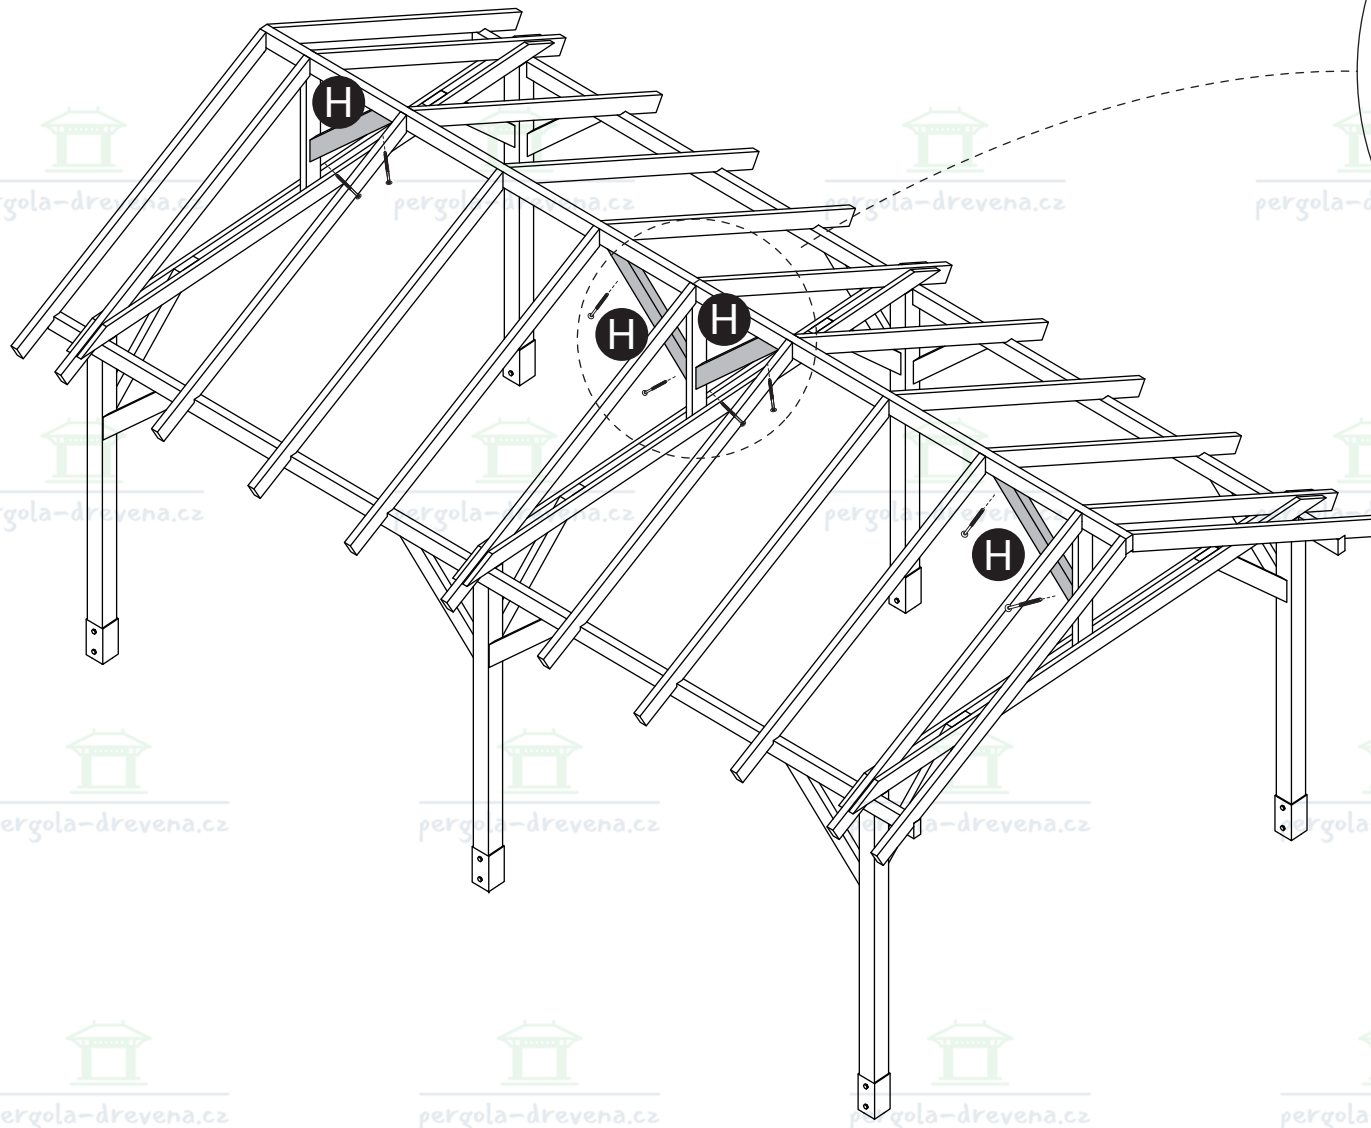

x8
6x160

H x4
890 mm