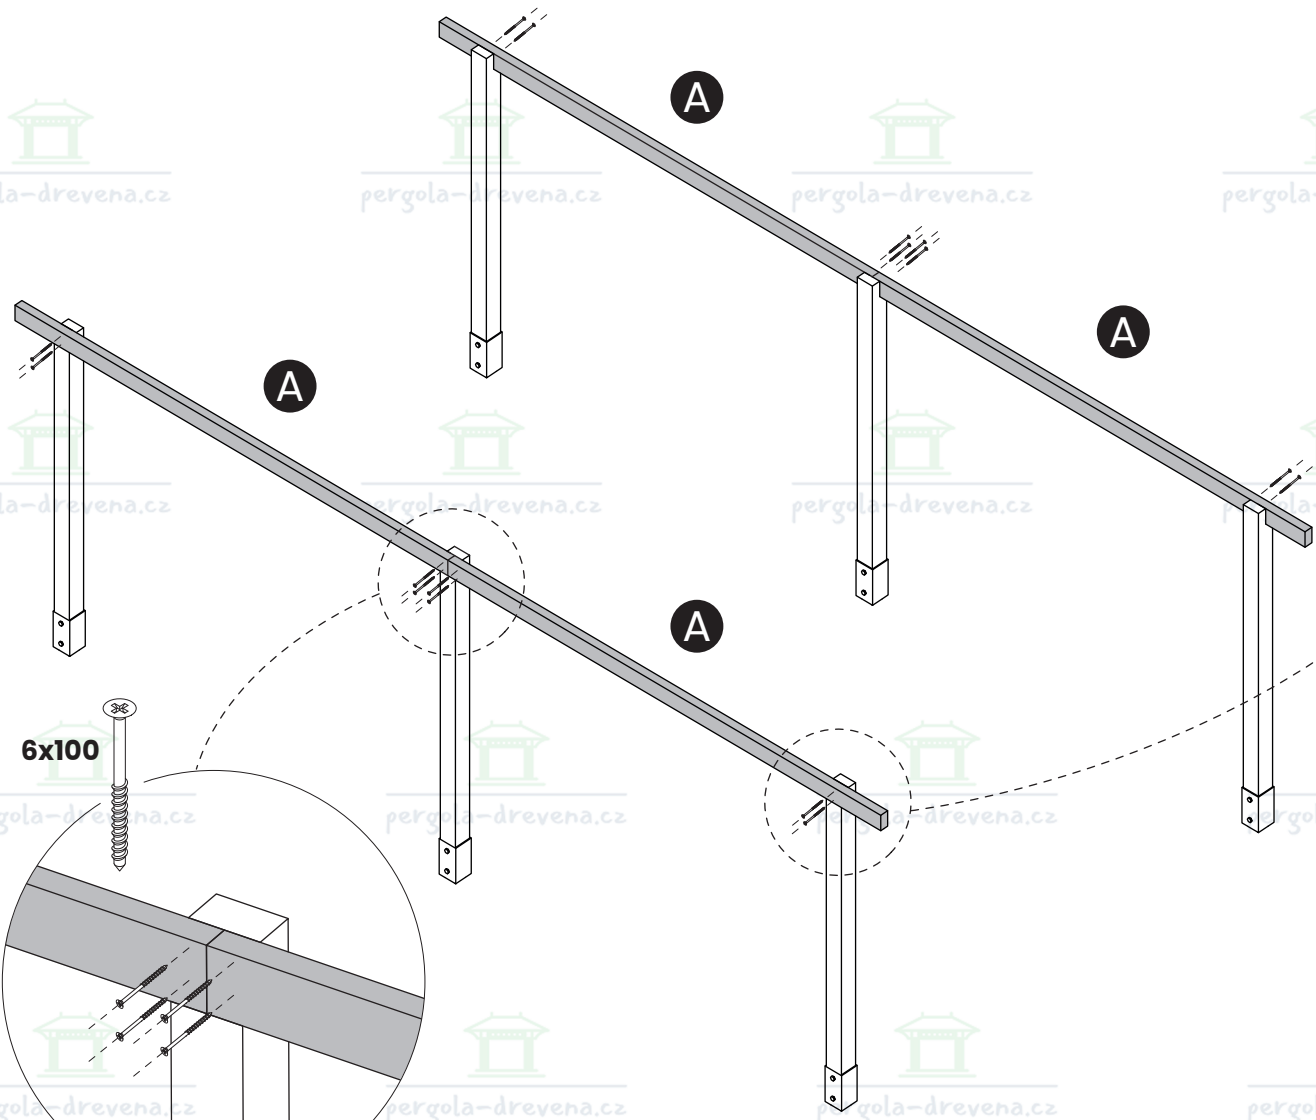

pergola-drevena.cz

pergola-drevena.cz

pergola-drevena.cz

B x6

x12

5

6

**x16**  
**6x160**

8

**x6**  
**6x160**

**x12**  
**6x60**

**G x6**  
**1000 mm**

This section lists the hardware required for the assembly. It includes 6 screws of size 6x160, 12 screws of size 6x60, and 6 beams of size 6x1000mm. A power drill is also shown as the tool used for installation.