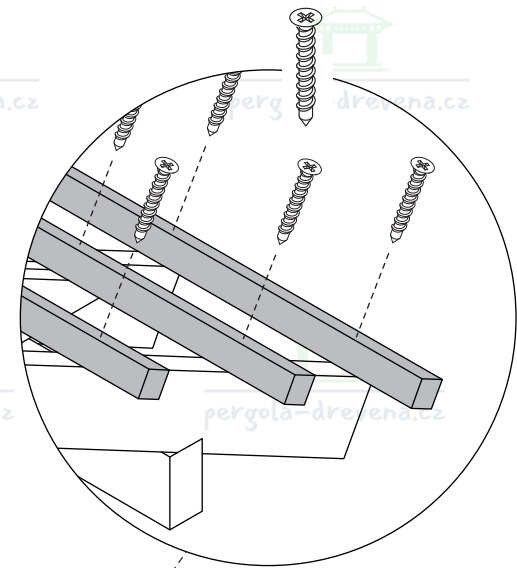

8

**x6**  
**6x160**

**x12**  
**6x60**

**G x6**  
**1000 mm**

This section lists the hardware required for the assembly. It includes 6 screws of size 6x160, 12 screws of size 6x60, and 6 beams of size 6x1000mm. A power drill is also shown as the tool used for installation.

10

**x8**  
**6x160**

**H x4**  
**890 mm**

13

14

4x70

3300 mm

3300 mm

3300 mm

x198  
4x70

x36

15

0-3cm

x576  
2x50

J x48  
3300 mm

pergola-drevena.cz