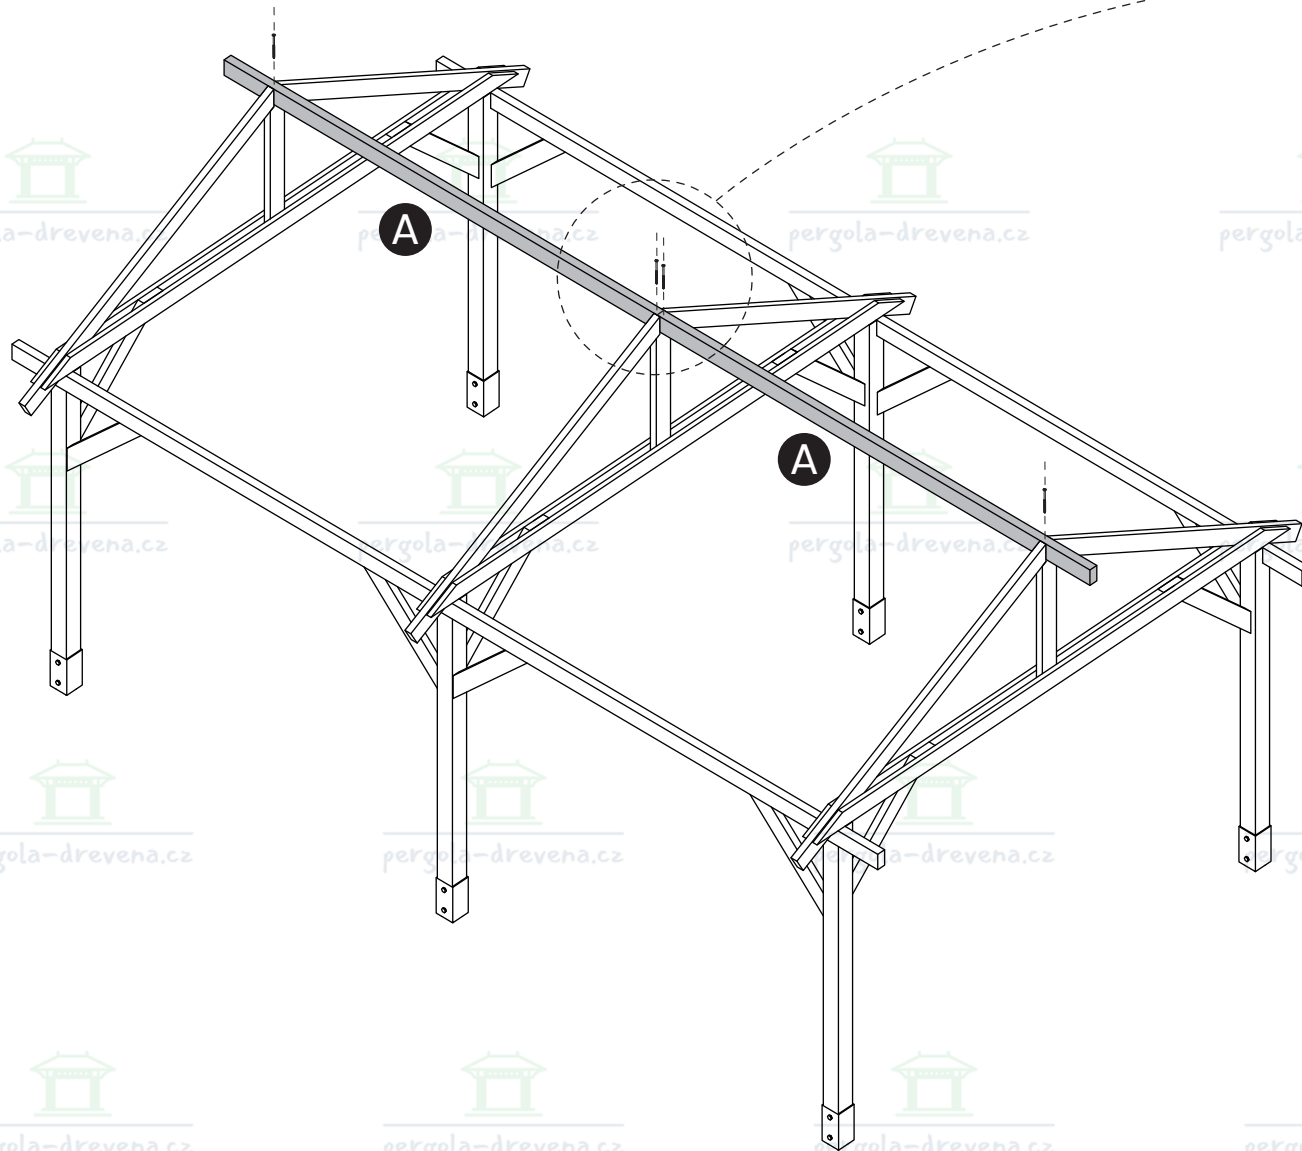

8

**x6**  
**6x160**

**x12**  
**6x60**

**G x6**  
**1000 mm**

This section lists the hardware required for the assembly. It includes 6 screws of size 6x160, 12 screws of size 6x60, and 6 beams of size 6x1000mm. A power drill is also shown as the tool used for installation.

10

**x8**  
**6x160**

**H x4**  
**890 mm**

13

14

4x70

3300 mm

3300 mm