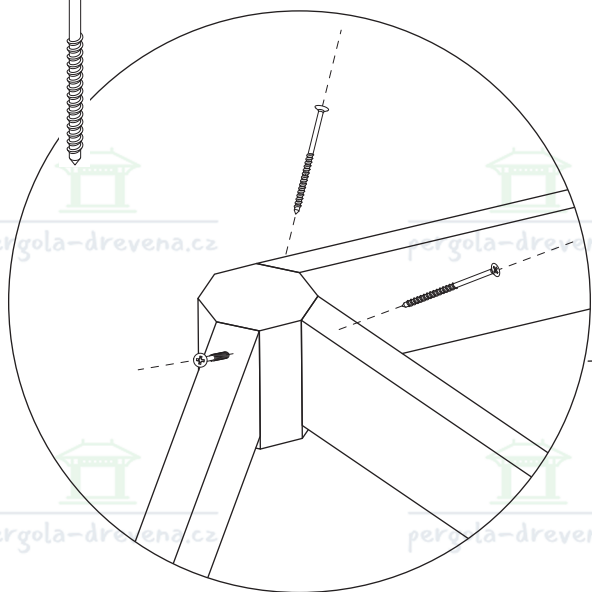

pergola-drevena.cz

pergola-drevena.cz

X=Y=7499mm

4

5

6

7

x24
W4 (6x100)

A x4

B x2

This block contains a list of materials and tools. It includes a list of 24 screws (W4 6x100) and a list of 4 beams labeled 'A' and 2 beams labeled 'B'. A power drill icon is also present.

8

W1 (6x160)

W1 (6x160)

x24
W1 (6x160)

J x12

9

x2

W2 (6x140)

W2
(6x140)

x2
W6 (6x120)

E x1

x8
W2 (6x140)

x16
W3 (6x80)

x8
W2 (6x140)

x16
W3 (6x80)

H x8

17

17.1