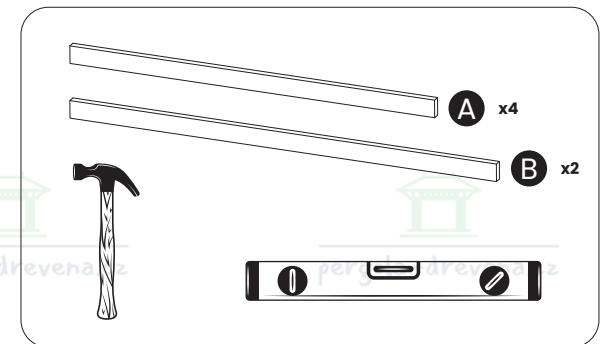

pergola-drevena.cz

pergola-drevena.cz

X=Y=7499mm

4

5

6

7

x24
W4 (6x100)

A x4

B x2

This block contains a list of materials and tools. It includes a list of 24 screws (W4 6x100) and a list of 4 beams labeled 'A' and 2 beams labeled 'B'. A power drill icon is also present.

8

W1 (6x160)