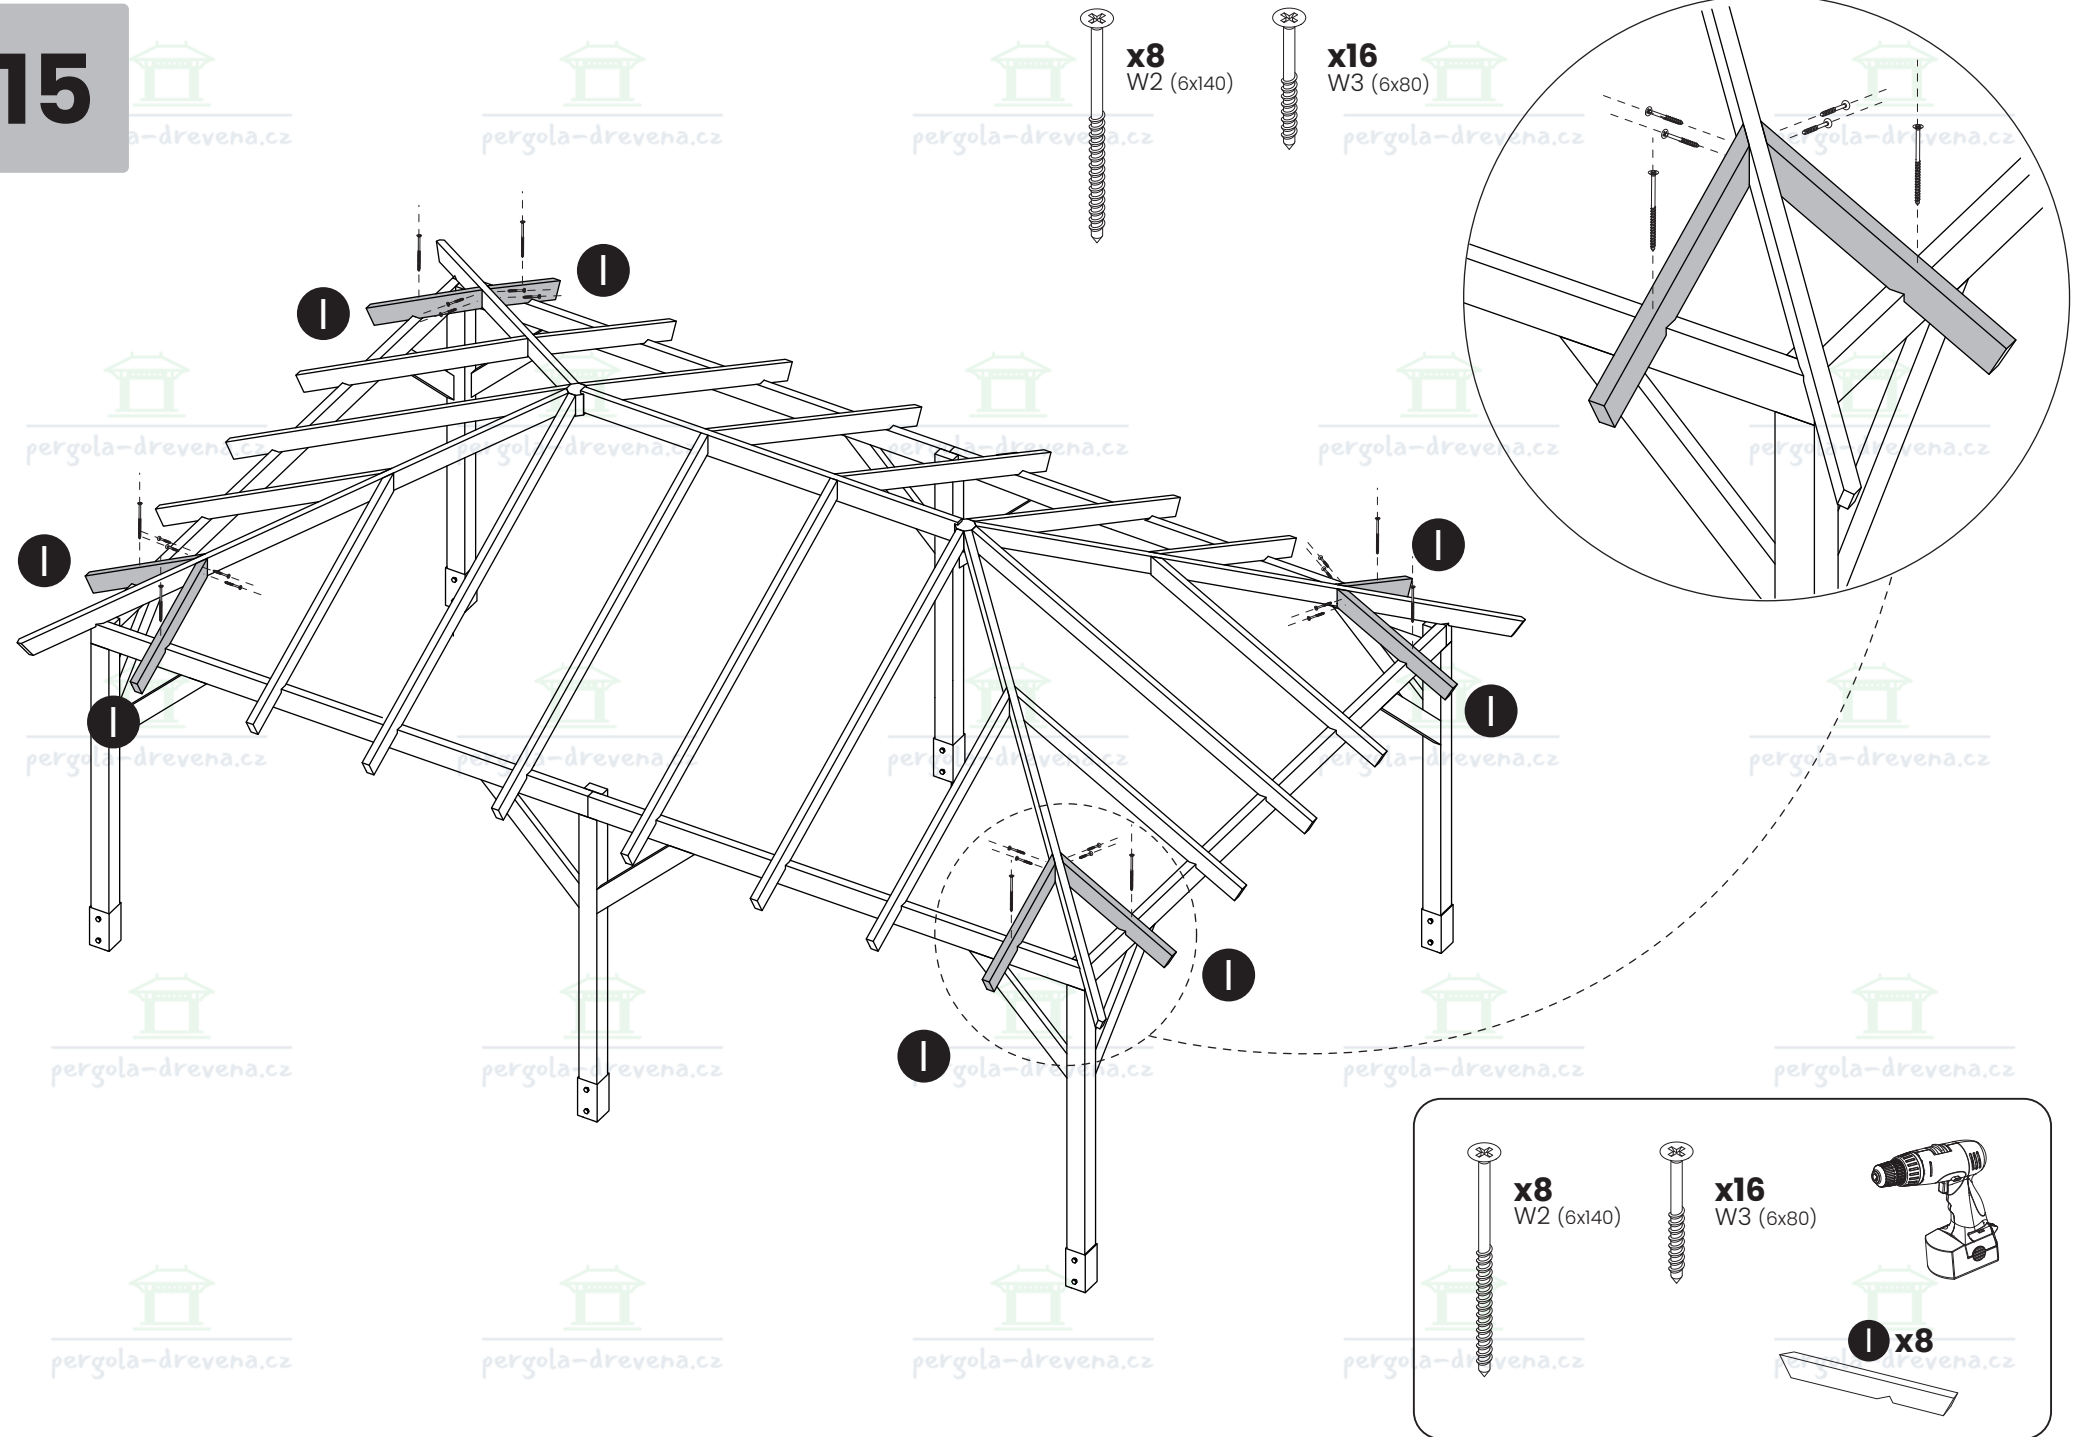

A x4

B x2

This block contains a list of materials and tools. It includes a list of 24 screws (W4 6x100) and a list of 4 beams labeled 'A' and 2 beams labeled 'B'. A power drill icon is also present.

8

W1 (6x160)

W1 (6x160)

x24
W1 (6x160)

J x12

9

x2

W2 (6x140)

W2
(6x140)

x2
W6 (6x120)

E x1

x8
W2 (6x140)

x16
W3 (6x80)

x8
W2 (6x140)

x16
W3 (6x80)

H x8

17

17.1

x1400
W5 (2x50)

pergola-drevena.cz

19

1

2

3

4

5