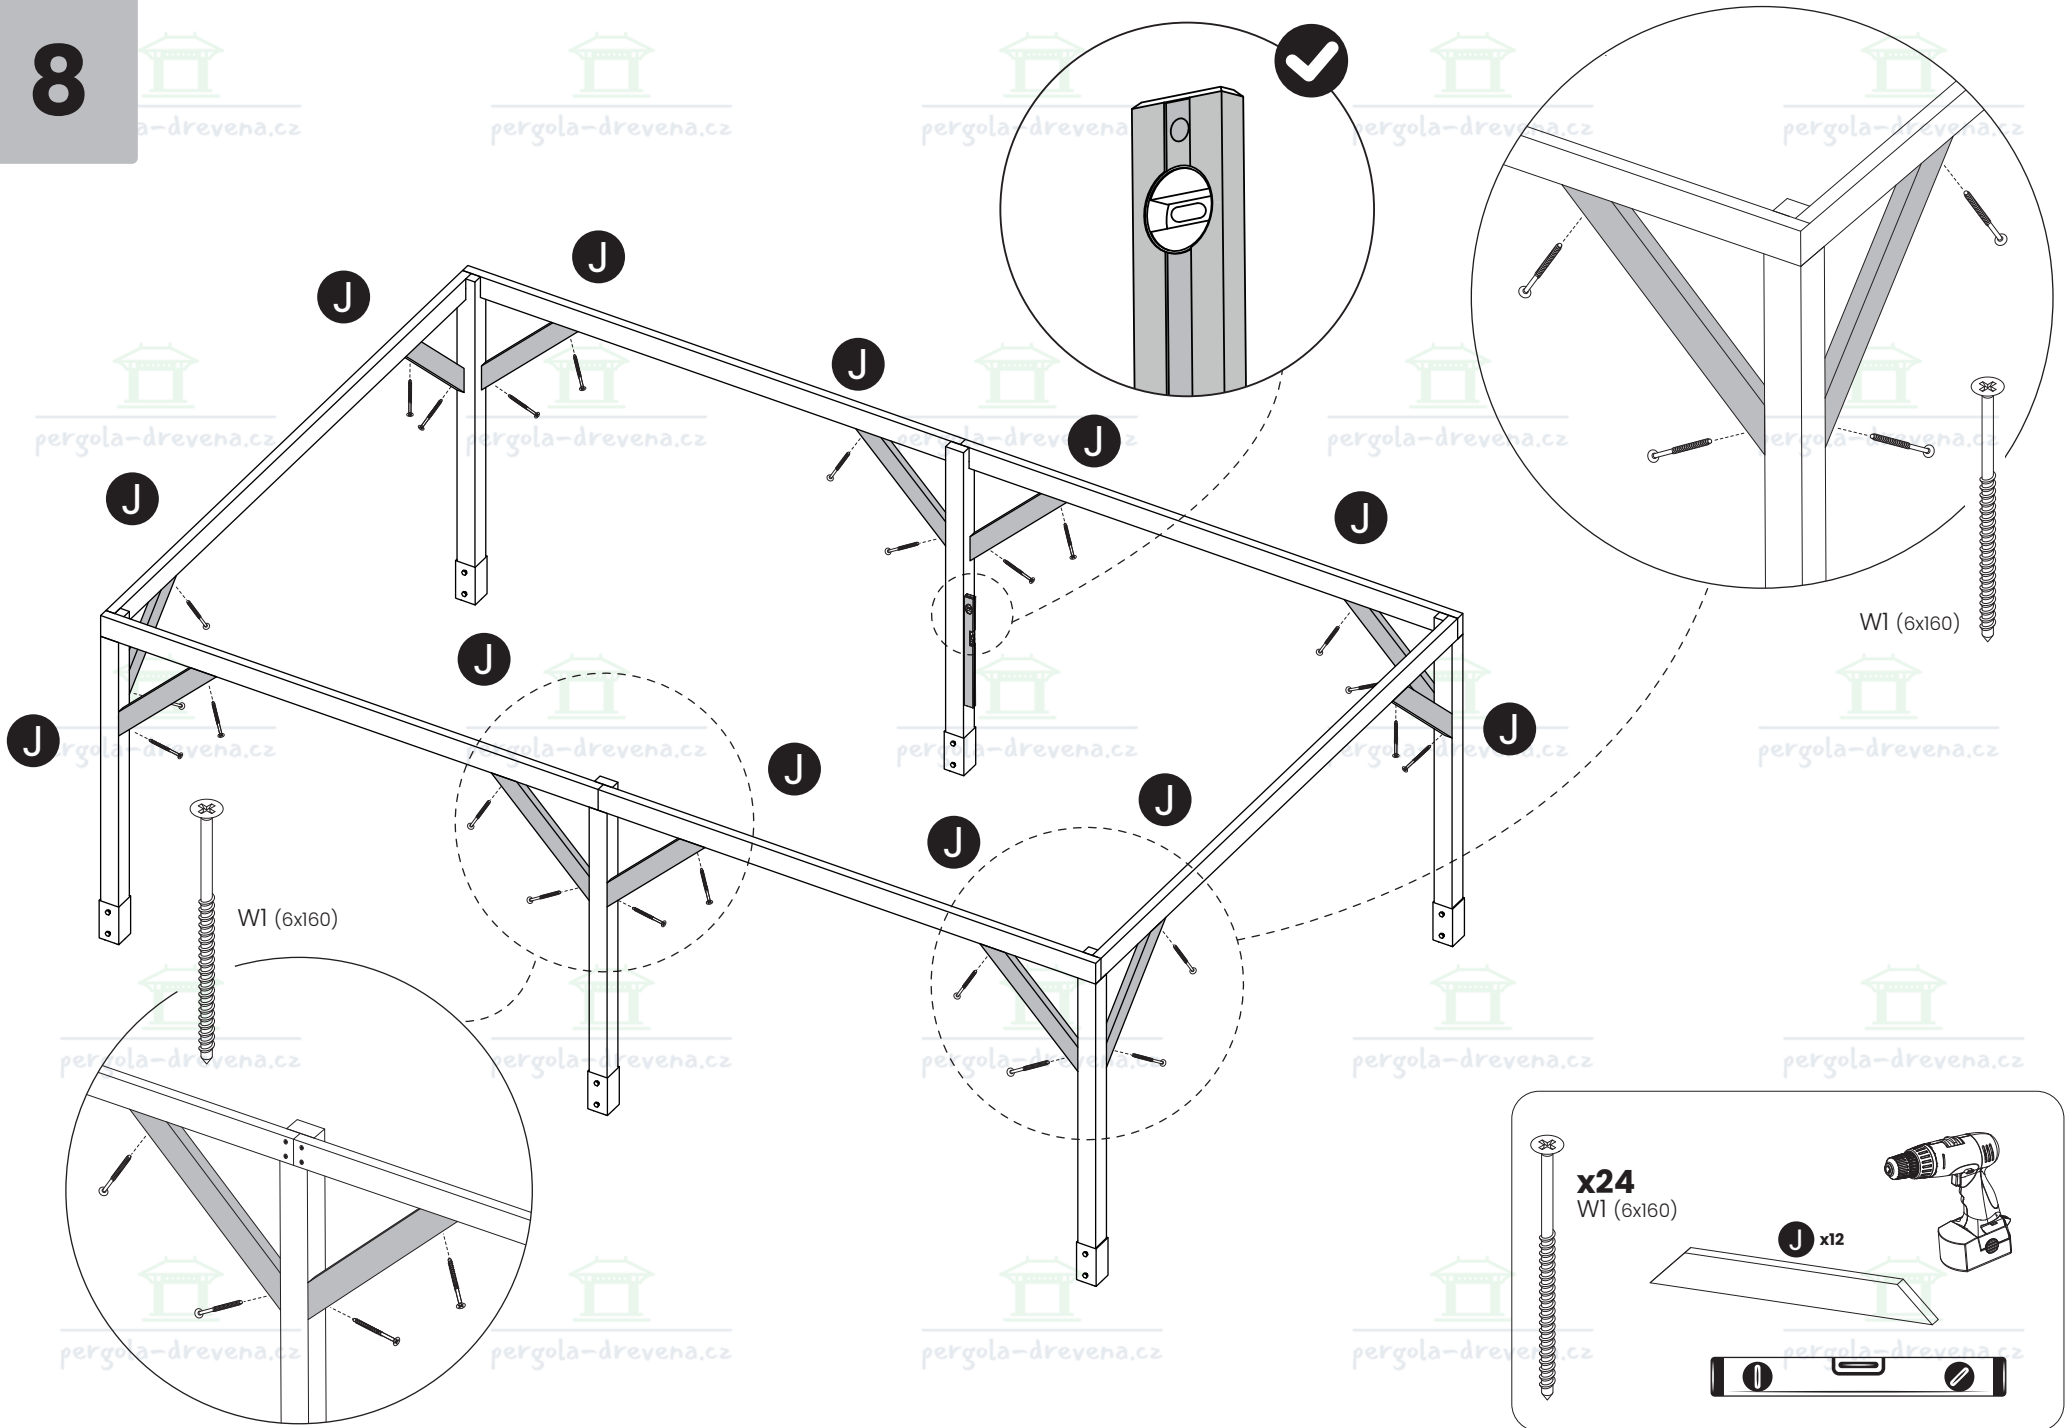

pergola-drevena.cz

pergola-drevena.cz

X=Y=7499mm

4

5

6

7

x24
W4 (6x100)

A x4

B x2

This block contains a list of materials and tools. It includes a list of 24 screws (W4 6x100) and a list of 4 beams labeled 'A' and 2 beams labeled 'B'. A power drill icon is also present.

8

W1 (6x160)

E x1

x8
W2 (6x140)

x16
W3 (6x80)

x8
W2 (6x140)

x16
W3 (6x80)

H x8

17

17.1