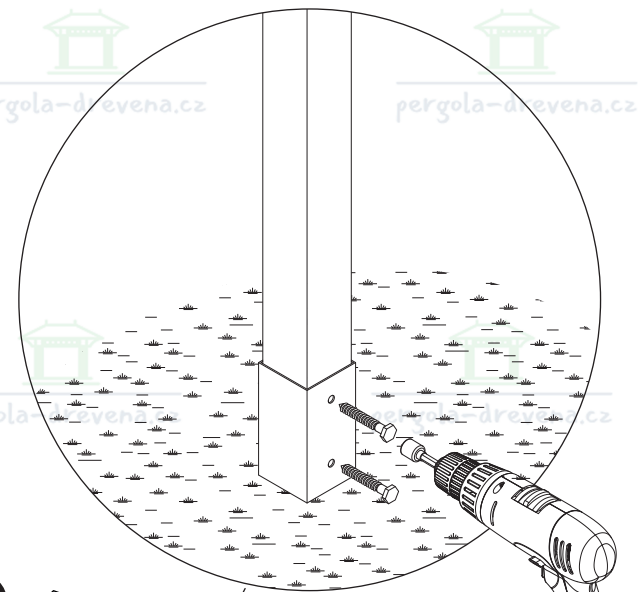

pergola-drevena.cz

pergola-drevena.cz

X=Y=7499mm

4

5

6

7

x24
W4 (6x100)

A x4

B x2

This block contains a list of materials and tools. It includes a list of 24 screws (W4 6x100) and a list of 4 beams labeled 'A' and 2 beams labeled 'B'. A power drill icon is also present.

8

W1 (6x160)