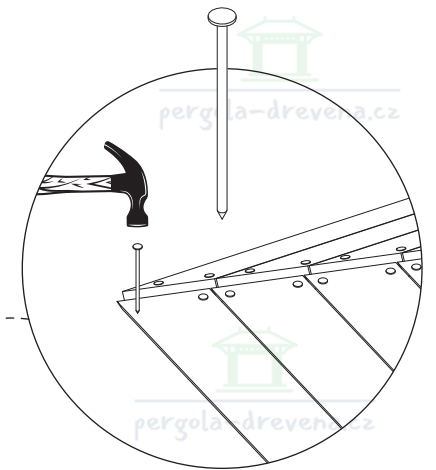

A x4

B x2

This block contains a list of materials and tools. It includes a list of 24 screws (W4 6x100) and a list of 4 beams labeled 'A' and 2 beams labeled 'B'. A power drill icon is also present.

8

W1 (6x160)

E x1

x8
W2 (6x140)

x16
W3 (6x80)

x8
W2 (6x140)

x16
W3 (6x80)

H x8

17

17.1

x1400
W5 (2x50)

pergola-drevena.cz

19

1

2

3

4

5