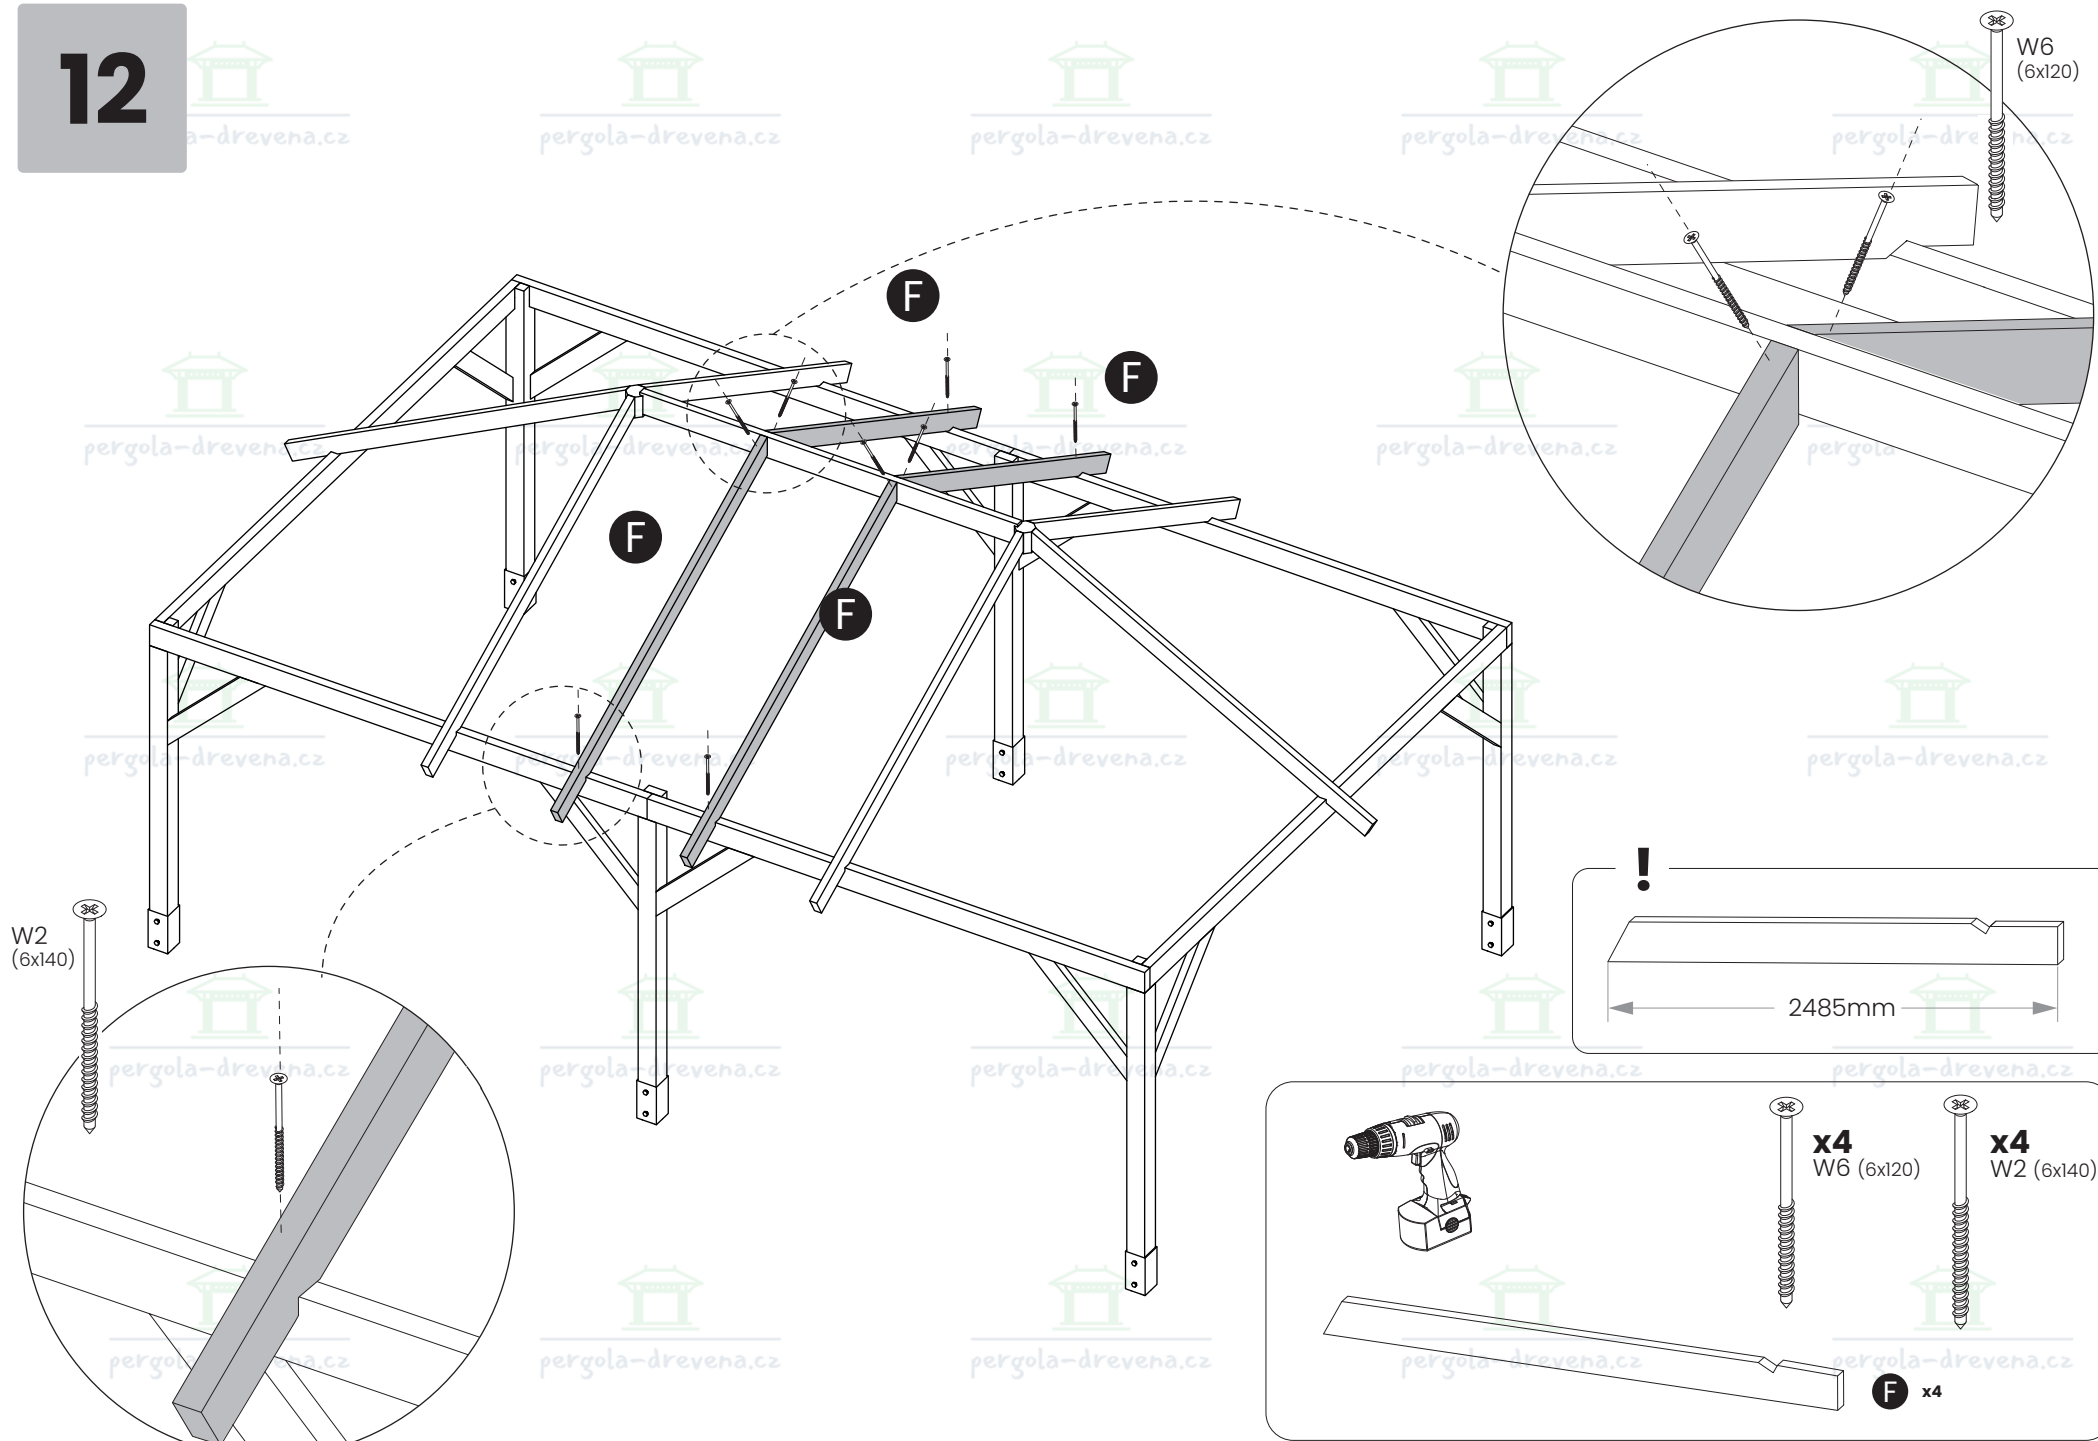

A x4

B x2

This block contains a list of materials and tools. It includes a list of 24 screws (W4 6x100) and a list of 4 beams labeled 'A' and 2 beams labeled 'B'. A power drill icon is also present.

8

W1 (6x160)

W1 (6x160)

x24
W1 (6x160)

J x12

9

x2

W2 (6x140)

W2
(6x140)

x2
W6 (6x120)

E x1

x8
W2 (6x140)

x16
W3 (6x80)

x8
W2 (6x140)

x16
W3 (6x80)

H x8

17

17.1

x1400
W5 (2x50)

pergola-drevena.cz

19

1

2

3

4

5