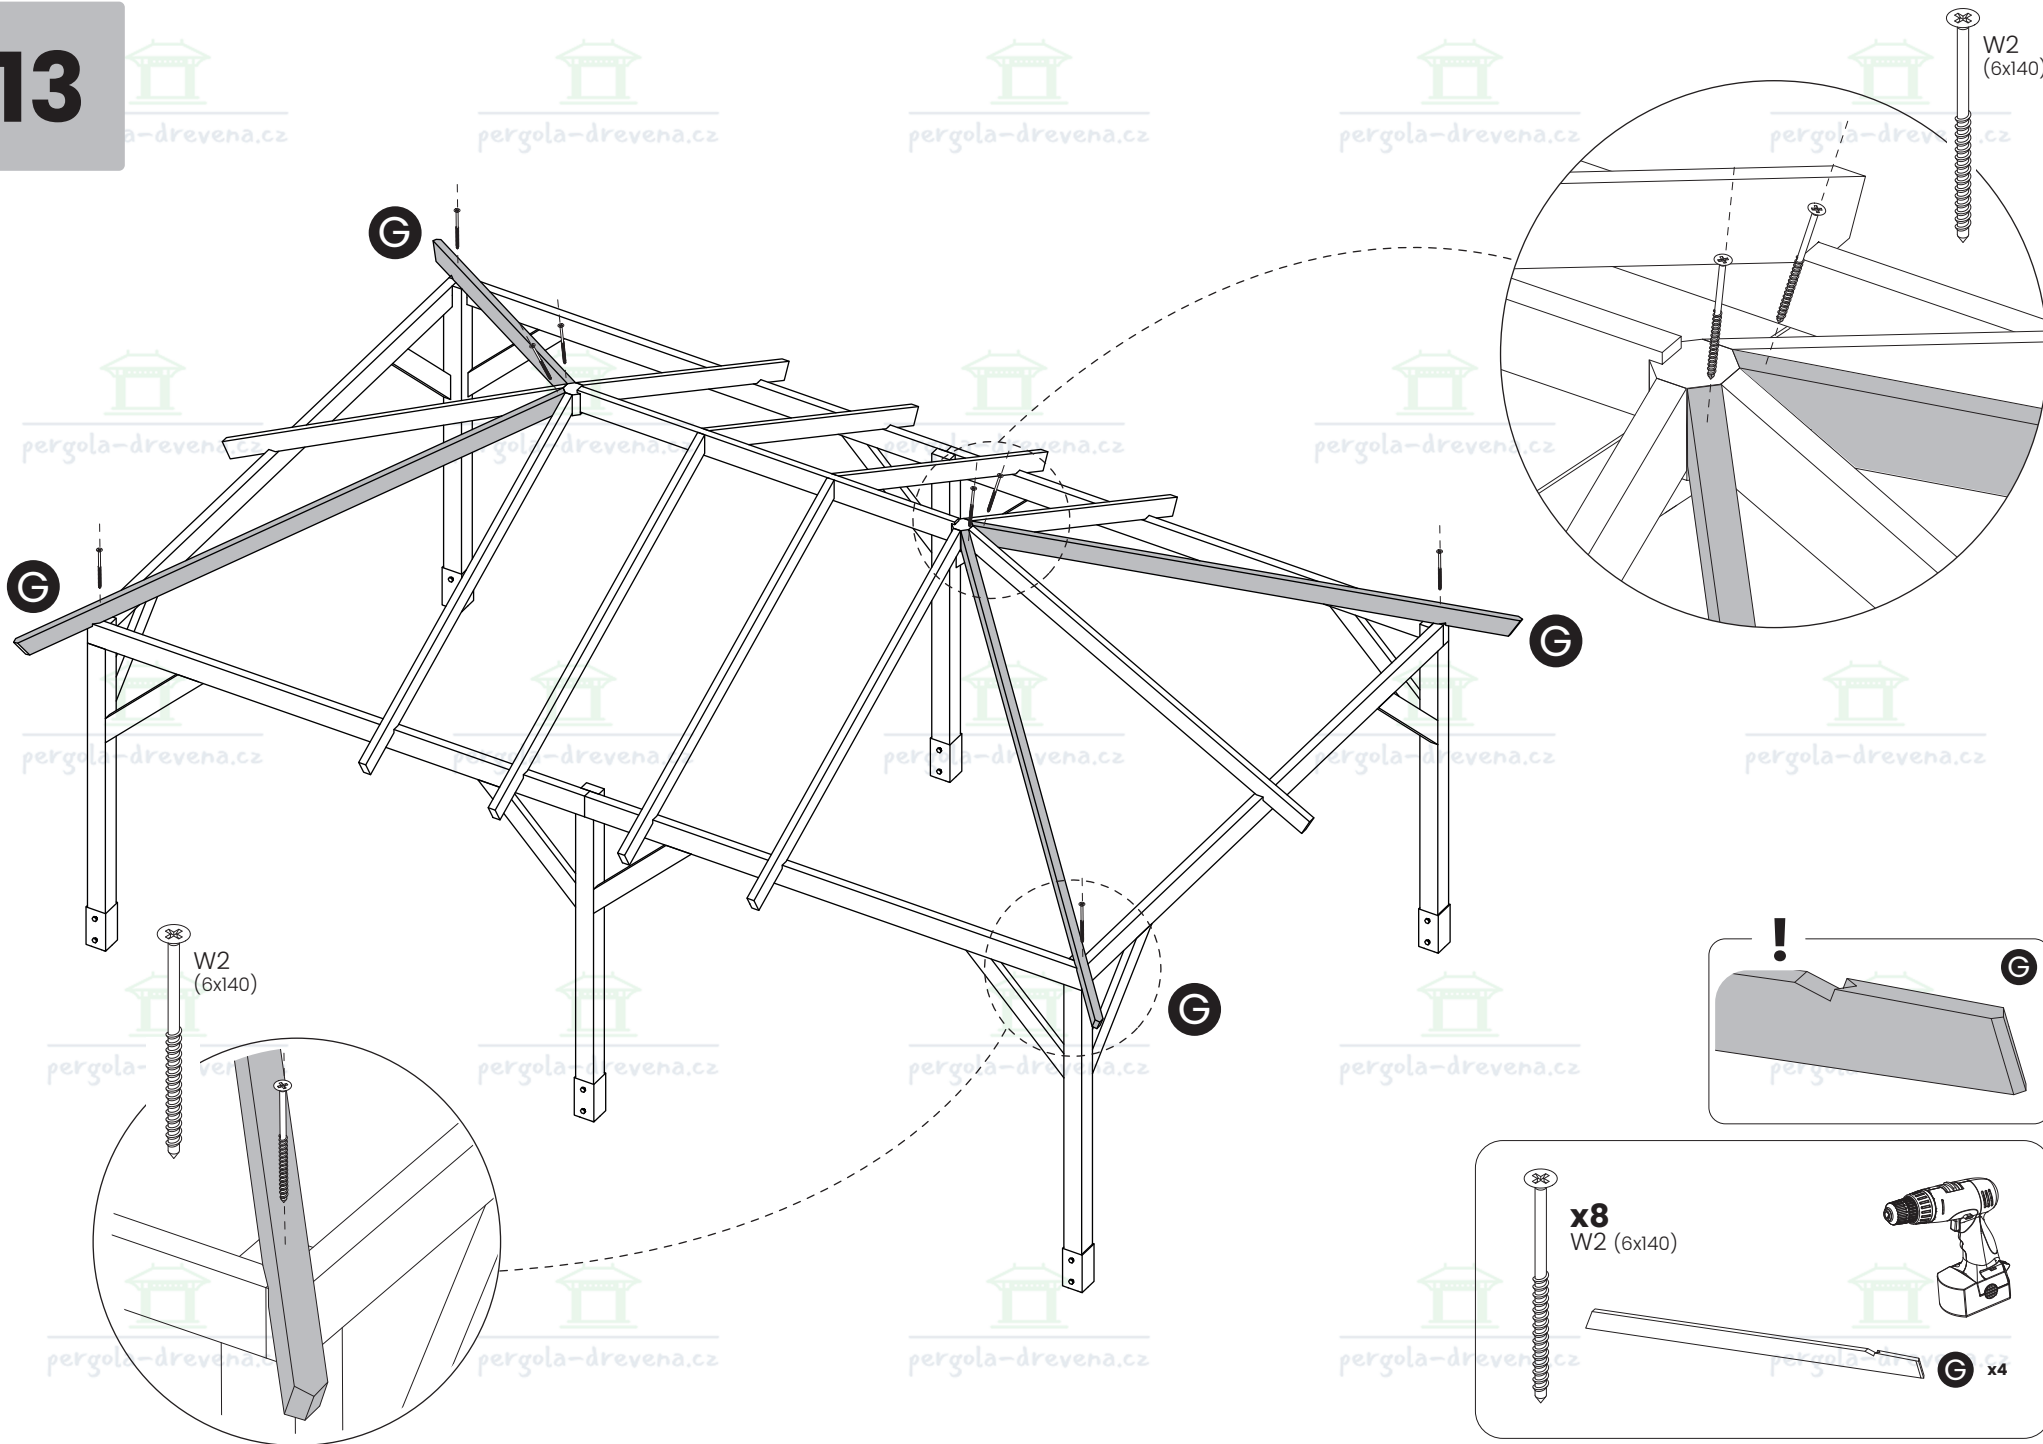

A x4

B x2

This block contains a list of materials and tools. It includes a list of 24 screws (W4 6x100) and a list of 4 beams labeled 'A' and 2 beams labeled 'B'. A power drill icon is also present.

8

W1 (6x160)

W1 (6x160)

x24
W1 (6x160)

J x12

9

x2

W2 (6x140)

W2
(6x140)

x2
W6 (6x120)

E x1

x8
W2 (6x140)

x16
W3 (6x80)

x8
W2 (6x140)

x16
W3 (6x80)

H x8

17

17.1

x1400
W5 (2x50)

pergola-drevena.cz

19

1

2

3

4

5