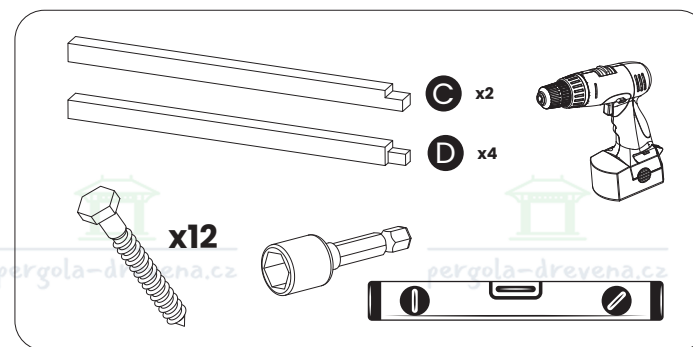

pergola-drevena.cz

pergola-drevena.cz

X=Y=7499mm

4

5

6

7

x24
W4 (6x100)

A x4

B x2

This block contains a list of materials and tools. It includes a list of 24 screws (W4 6x100) and a list of 4 beams labeled 'A' and 2 beams labeled 'B'. A power drill icon is also present.

8

W1 (6x160)