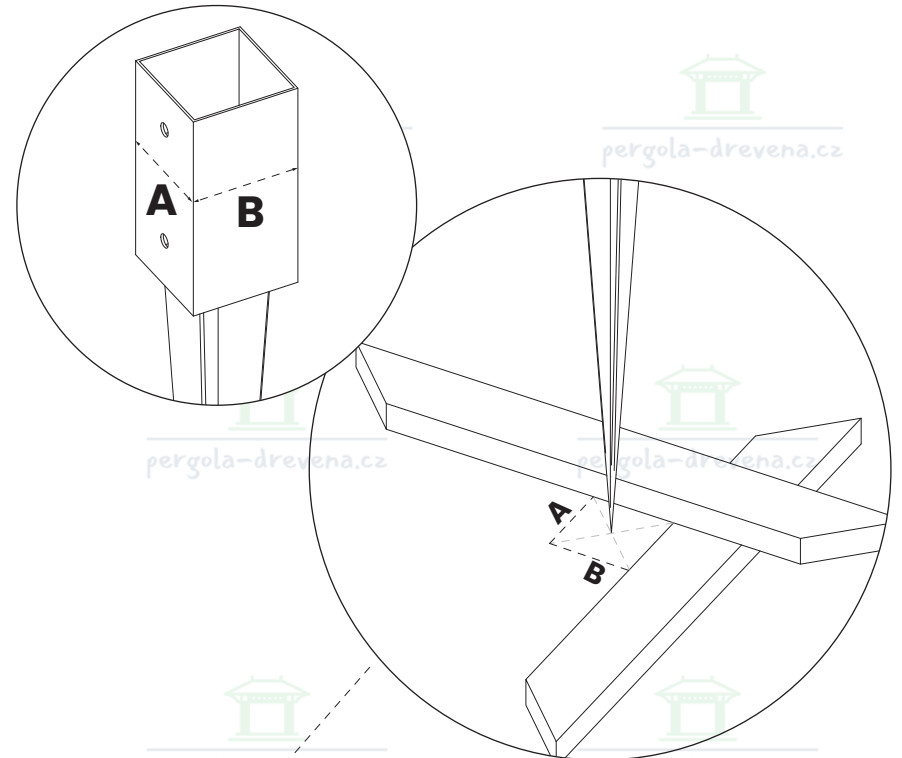

pergola-drevena.cz

pergola-drevena.cz

X=Y=7499mm

4

5

6

7

x24
W4 (6x100)

A x4

B x2

This block contains a list of materials and tools. It includes a list of 24 screws (W4 6x100) and a list of 4 beams labeled 'A' and 2 beams labeled 'B'. A power drill icon is also present.

8

W1 (6x160)