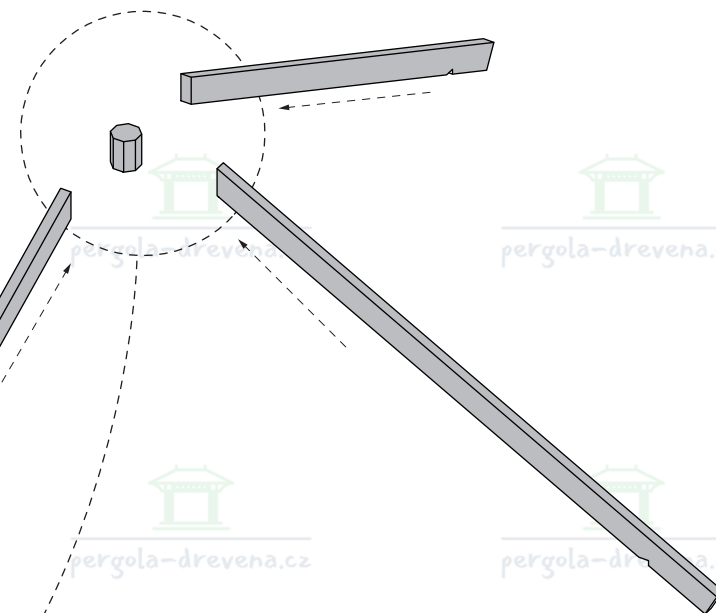

A x4

B x2

This block contains a list of materials and tools. It includes a list of 24 screws (W4 6x100) and a list of 4 beams labeled 'A' and 2 beams labeled 'B'. A power drill icon is also present.

8

W1 (6x160)

W1 (6x160)

x24
W1 (6x160)

J x12

9

x2

W2 (6x140)

W2
(6x140)

x2
W6 (6x120)

E x1

x8
W2 (6x140)

x16
W3 (6x80)

x8
W2 (6x140)

x16
W3 (6x80)

H x8

17

17.1