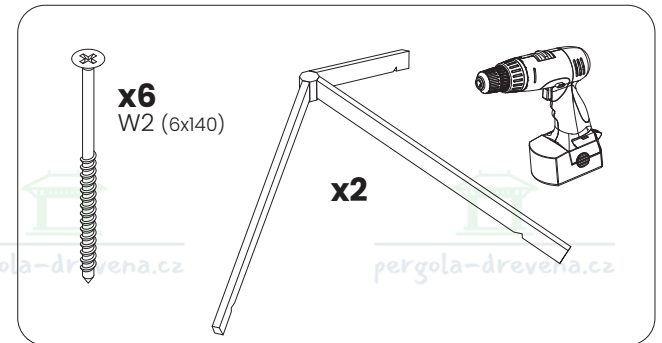

pergola-drevena.cz

pergola-drevena.cz

X=Y=7499mm

4

5

6

7

x24
W4 (6x100)

A x4

B x2

This block contains a list of materials and tools. It includes a list of 24 screws (W4 6x100) and a list of 4 beams labeled 'A' and 2 beams labeled 'B'. A power drill icon is also present.

8

W1 (6x160)

W1 (6x160)

x24
W1 (6x160)

J x12

9

x2

W2 (6x140)

W2
(6x140)

x2
W6 (6x120)

E x1

x8
W2 (6x140)

x16
W3 (6x80)

x8
W2 (6x140)

x16
W3 (6x80)

H x8

17

17.1