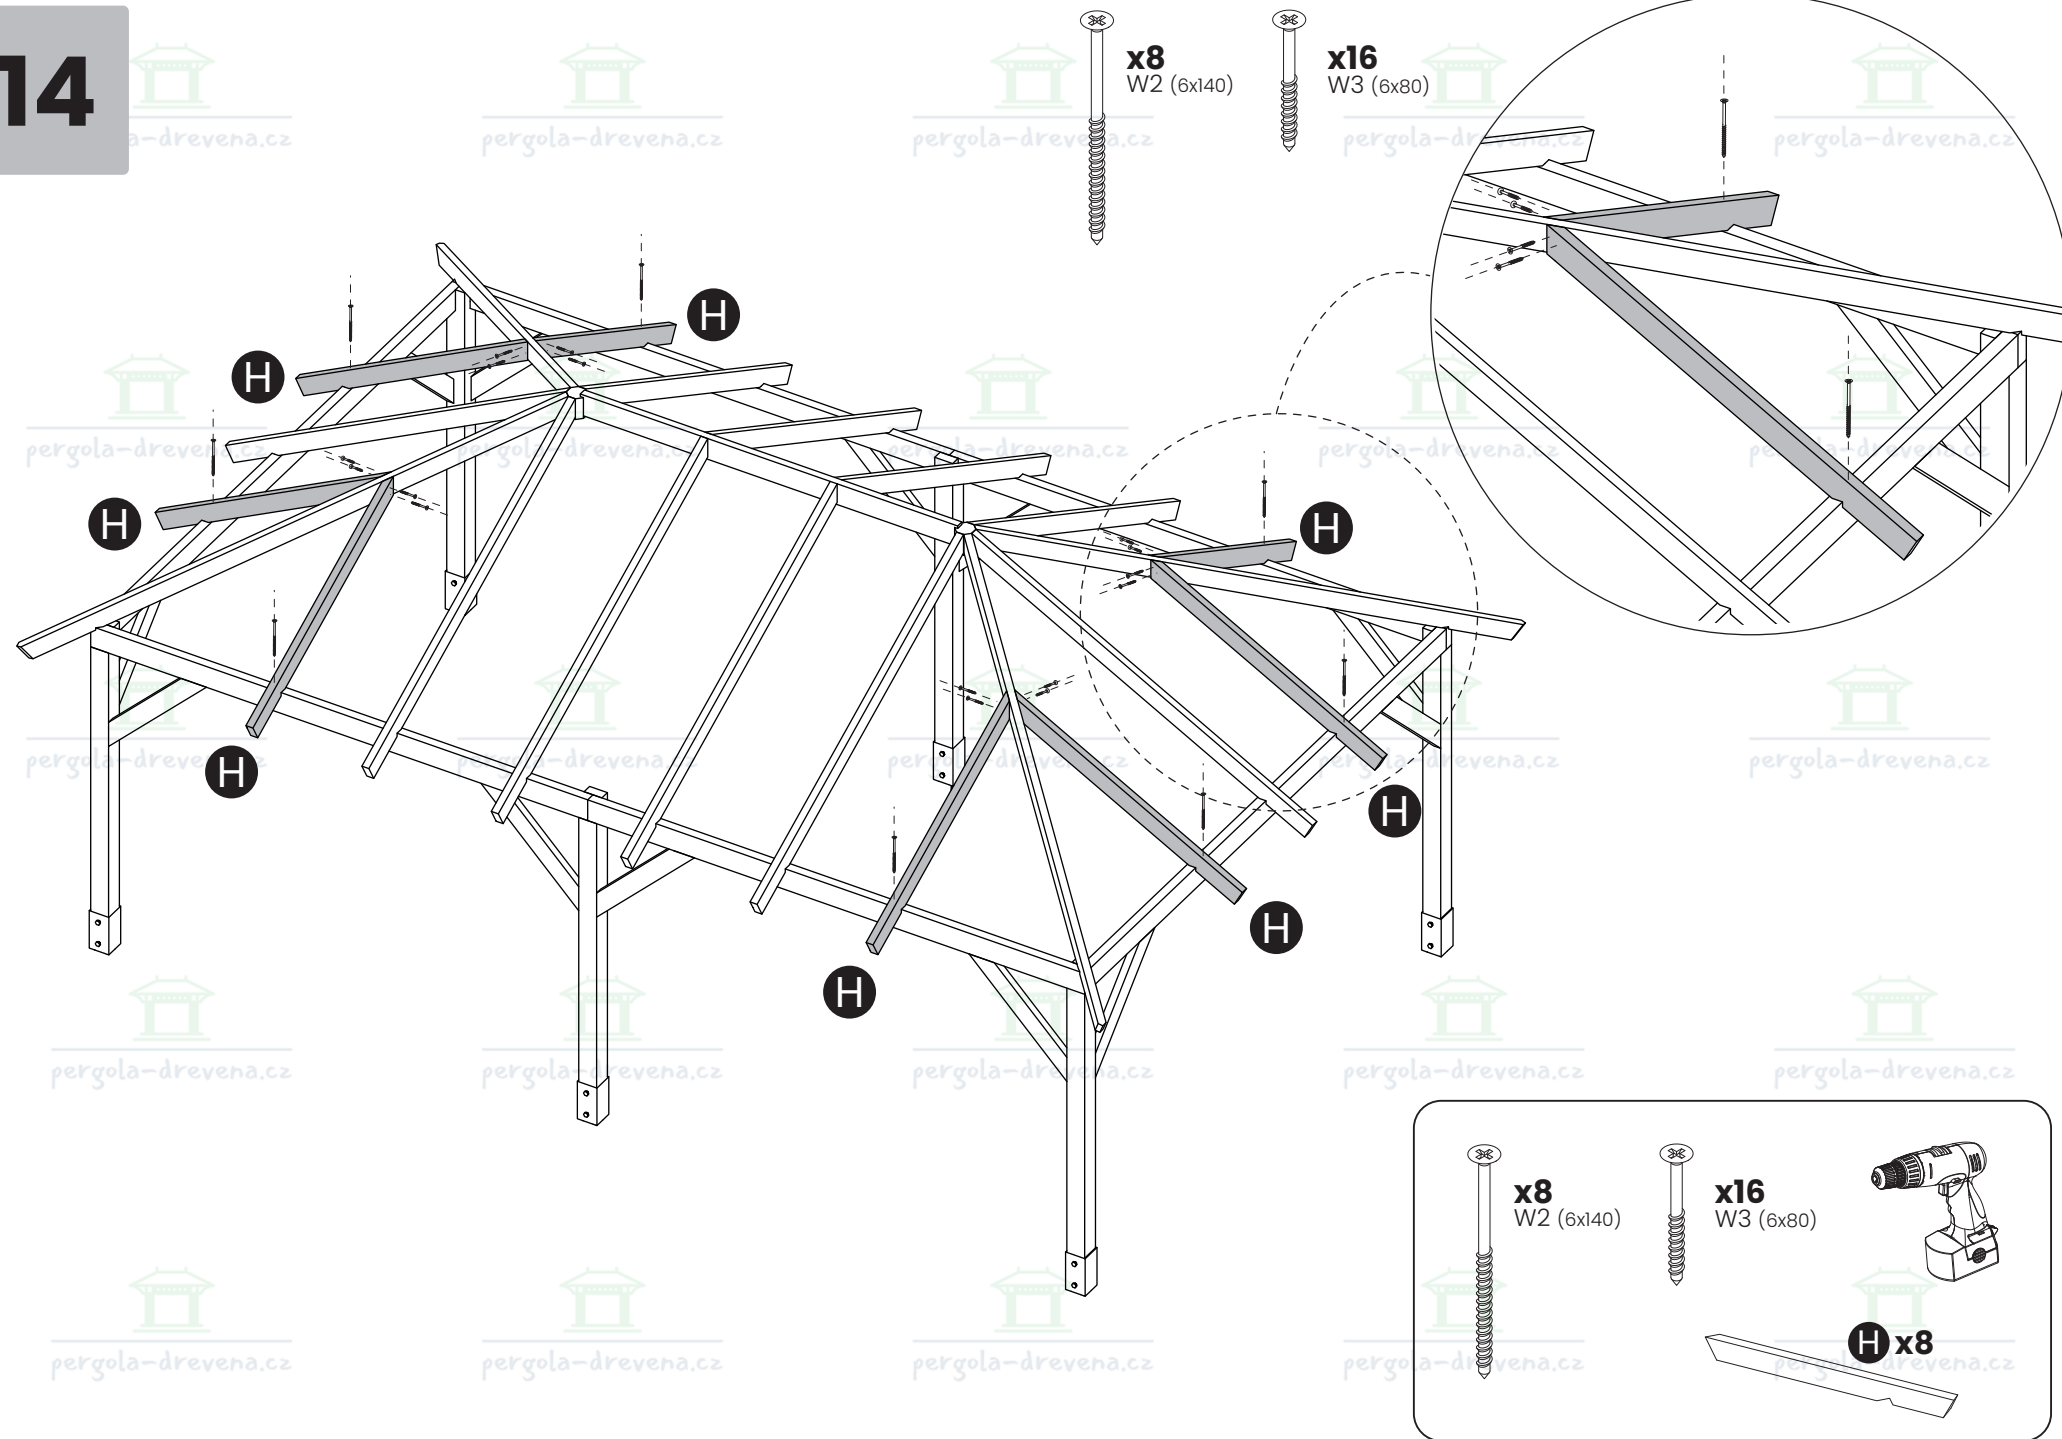

A x4

B x2

This block contains a list of materials and tools. It includes a list of 24 screws (W4 6x100) and a list of 4 beams labeled 'A' and 2 beams labeled 'B'. A power drill icon is also present.

8

W1 (6x160)

W1 (6x160)

x24
W1 (6x160)

J x12

9

x2

W2 (6x140)

W2
(6x140)

x2
W6 (6x120)

E x1

x8
W2 (6x140)

x16
W3 (6x80)

x8
W2 (6x140)

x16
W3 (6x80)

H x8

17

17.1

x1400
W5 (2x50)

pergola-drevena.cz

19

1

2

3

4

5