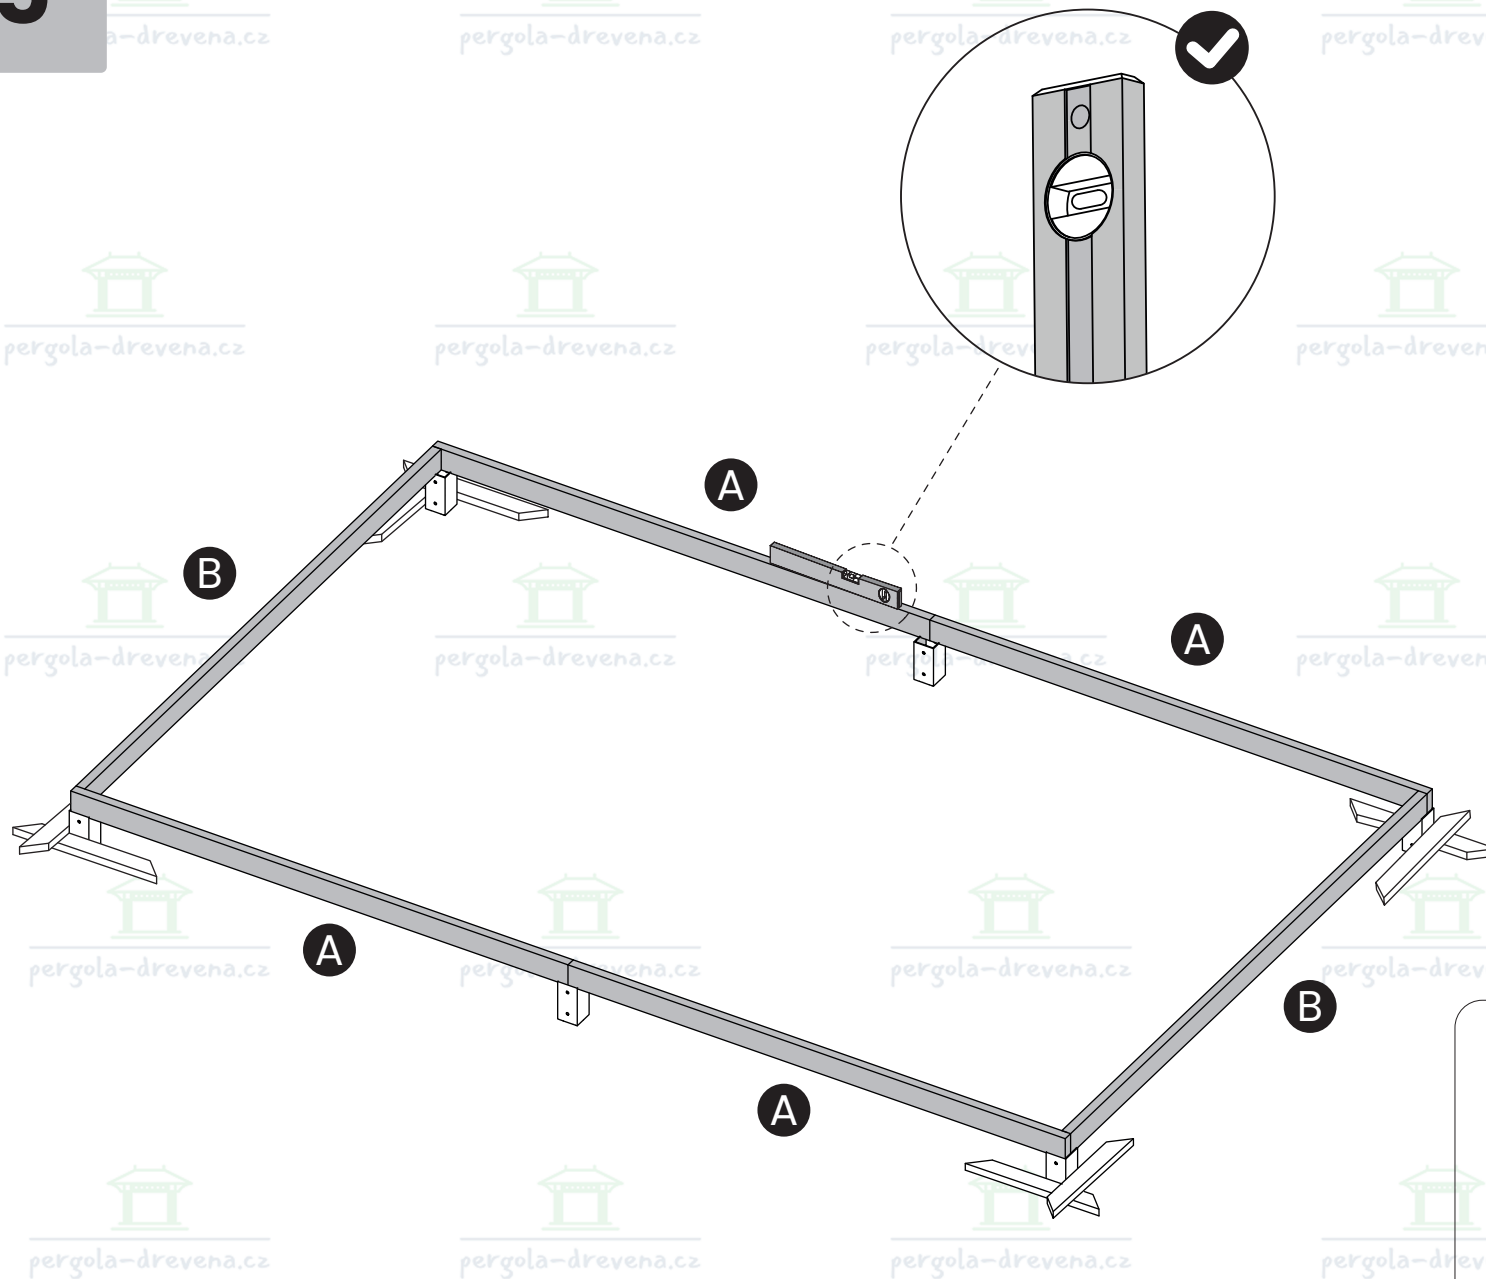

pergola-drevena.cz

pergola-drevena.cz

X=Y=7499mm

4

5

6

7

x24
W4 (6x100)

A x4

B x2

This block contains a list of materials and tools. It includes a list of 24 screws (W4 6x100) and a list of 4 beams labeled 'A' and 2 beams labeled 'B'. A power drill icon is also present.

8

W1 (6x160)