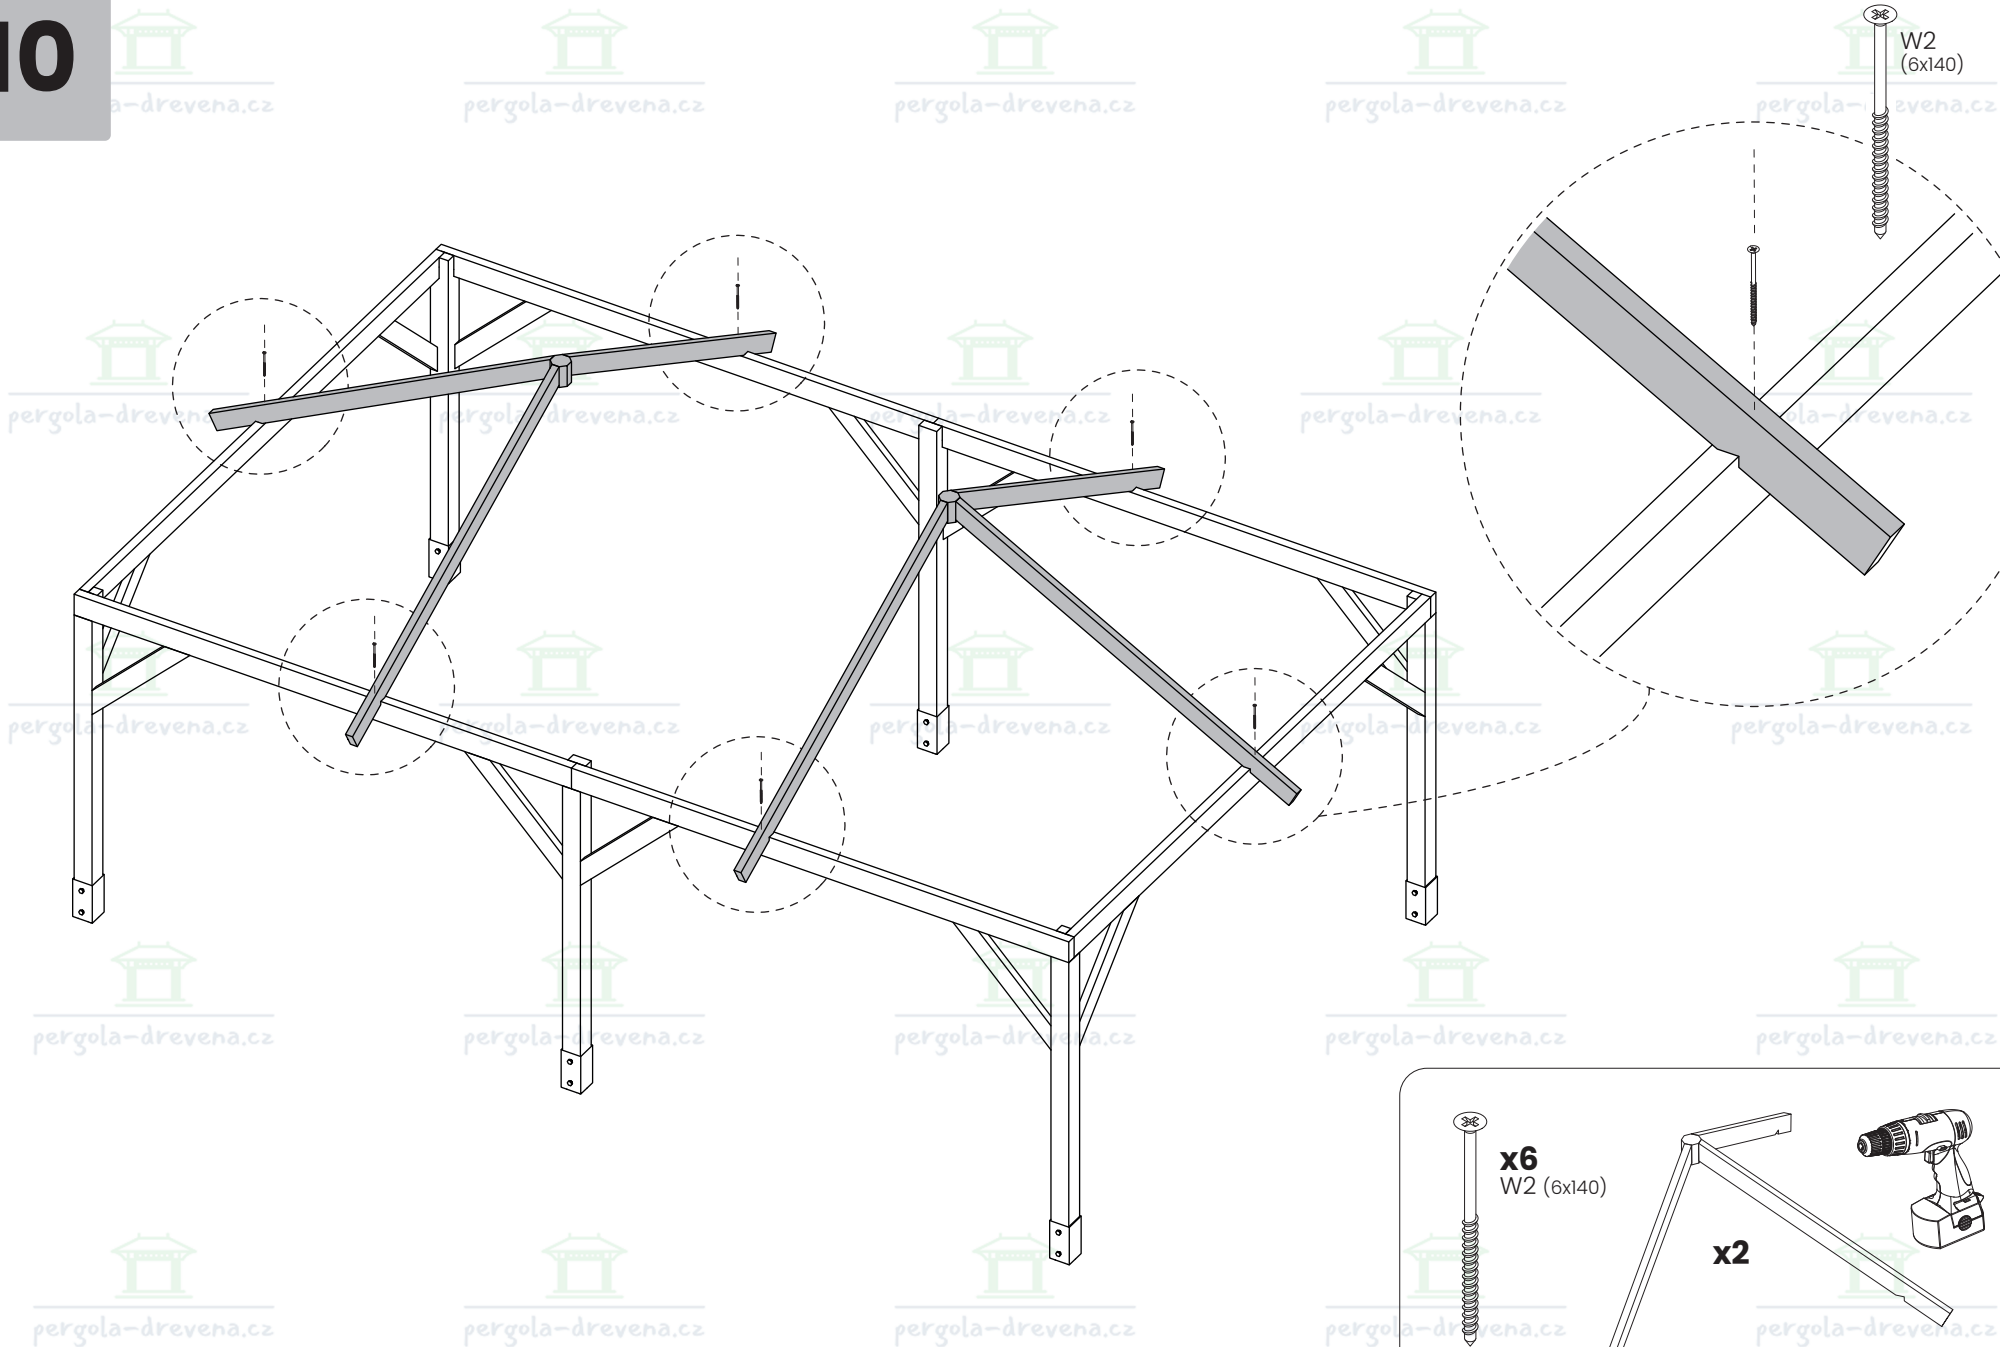

A x4

B x2

This block contains a list of materials and tools. It includes a list of 24 screws (W4 6x100) and a list of 4 beams labeled 'A' and 2 beams labeled 'B'. A power drill icon is also present.

8

W1 (6x160)

W1 (6x160)

x24
W1 (6x160)

J x12

9

x2

W2 (6x140)

W2
(6x140)

x2
W6 (6x120)

E x1

x8
W2 (6x140)

x16
W3 (6x80)

x8
W2 (6x140)

x16
W3 (6x80)

H x8

17

17.1