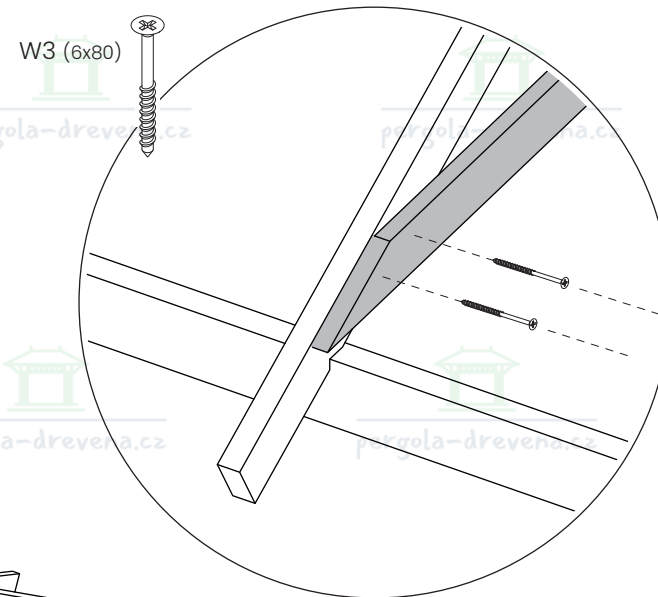

pergola-drevena.cz

pergola-drevena.cz

X=Y=7499mm

4

5

6

7

x24
W4 (6x100)

A x4

B x2

This block contains a list of materials and tools. It includes a list of 24 screws (W4 6x100) and a list of 4 beams labeled 'A' and 2 beams labeled 'B'. A power drill icon is also present.

8

W1 (6x160)

W1 (6x160)

x24
W1 (6x160)

J x12

9

x2

W2 (6x140)

W2
(6x140)

x2
W6 (6x120)

E x1

x8
W2 (6x140)

x16
W3 (6x80)

x8
W2 (6x140)

x16
W3 (6x80)

H x8

17

17.1