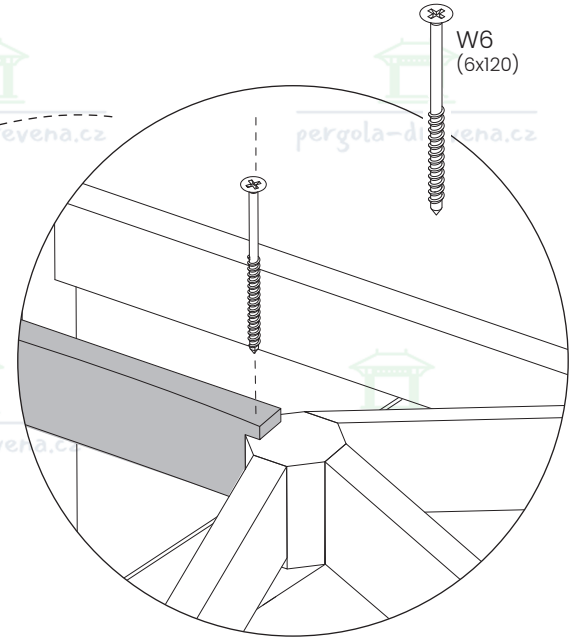

pergola-drevena.cz

pergola-drevena.cz

X=Y=7499mm

4

5

6

7

x24
W4 (6x100)

A x4

B x2

This block contains a list of materials and tools. It includes a list of 24 screws (W4 6x100) and a list of 4 beams labeled 'A' and 2 beams labeled 'B'. A power drill icon is also present.

8

W1 (6x160)

W1 (6x160)

x24
W1 (6x160)

J x12

9

x2

W2 (6x140)

W2
(6x140)

x2
W6 (6x120)

E x1

x8
W2 (6x140)

x16
W3 (6x80)

x8
W2 (6x140)

x16
W3 (6x80)

H x8

17

17.1