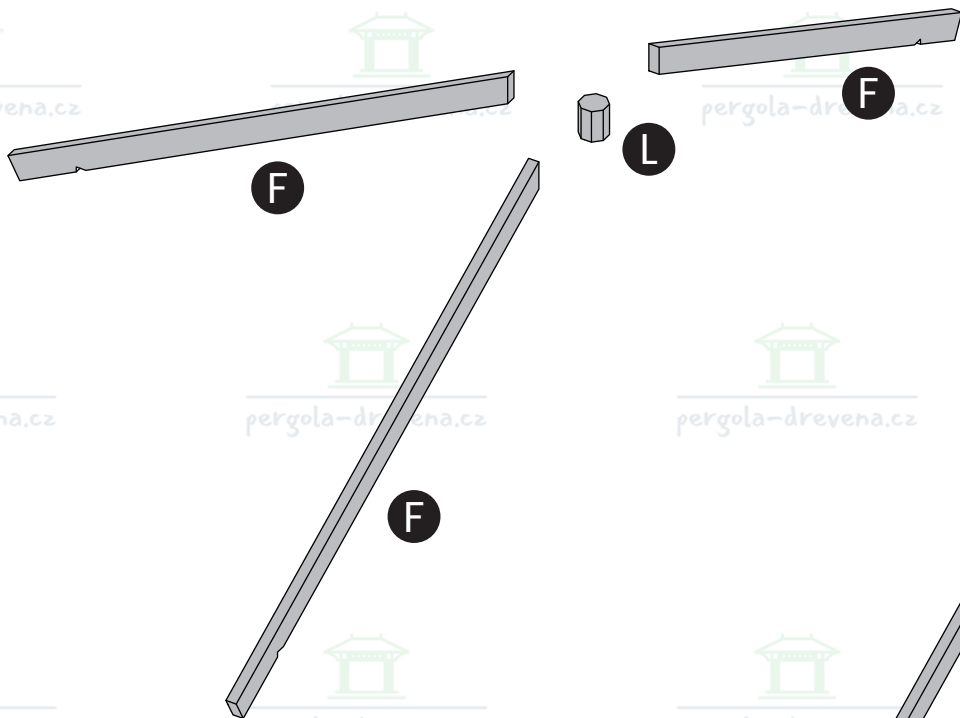

A x4

B x2

This block contains a list of materials and tools. It includes a list of 24 screws (W4 6x100) and a list of 4 beams labeled 'A' and 2 beams labeled 'B'. A power drill icon is also present.

8

W1 (6x160)

W1 (6x160)

x24
W1 (6x160)

J x12

9

x2

W2 (6x140)

W2
(6x140)

x2
W6 (6x120)

E x1

x8
W2 (6x140)

x16
W3 (6x80)

x8
W2 (6x140)

x16
W3 (6x80)

H x8

17

17.1