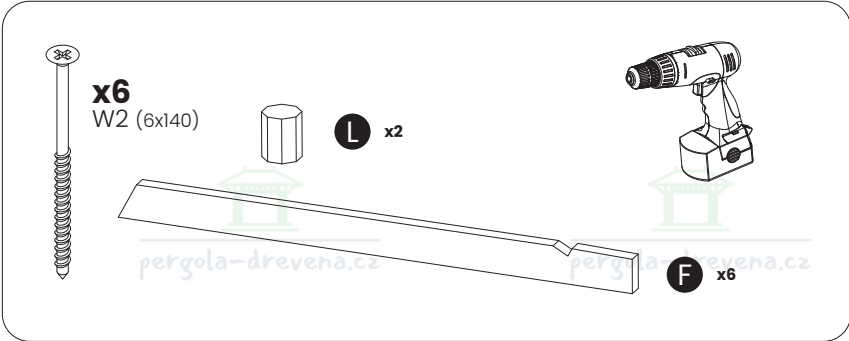

A x4

B x2

This block contains a list of materials and tools. It includes a list of 24 screws (W4 6x100) and a list of 4 beams labeled 'A' and 2 beams labeled 'B'. A power drill icon is also present.

8

W1 (6x160)

W1 (6x160)

x24
W1 (6x160)

J x12

9

x2

W2 (6x140)

W2
(6x140)

x2
W6 (6x120)

E x1

x8
W2 (6x140)

x16
W3 (6x80)

x8
W2 (6x140)

x16
W3 (6x80)

H x8

17

17.1