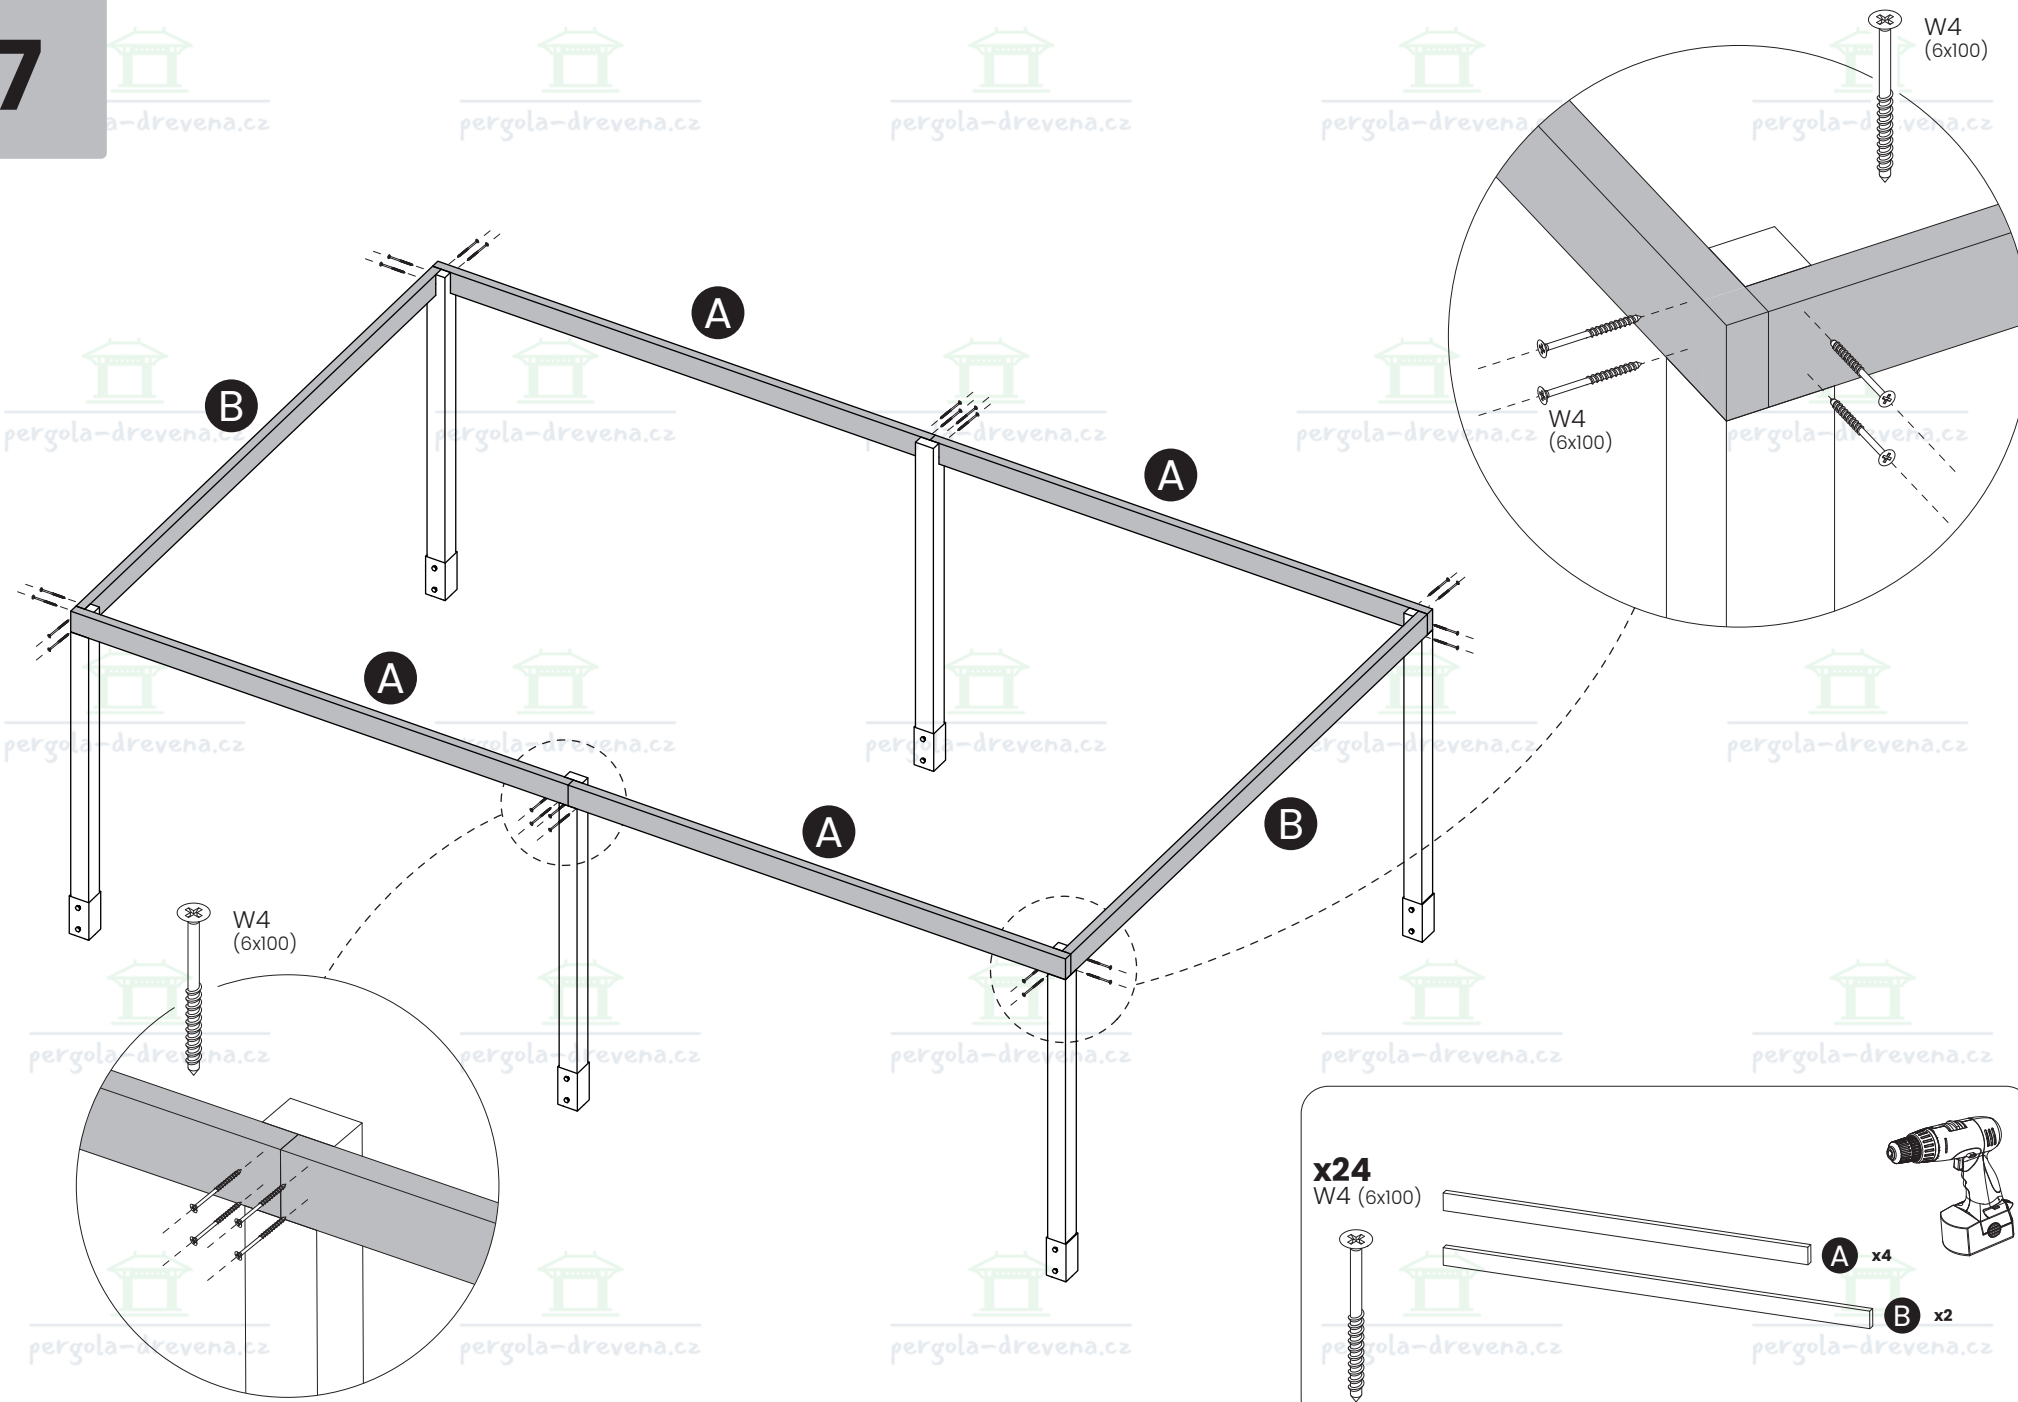

pergola-drevena.cz

pergola-drevena.cz

X=Y=7499mm

4

5

6

7

x24
W4 (6x100)

A x4

B x2

This block contains a list of materials and tools. It includes a list of 24 screws (W4 6x100) and a list of 4 beams labeled 'A' and 2 beams labeled 'B'. A power drill icon is also present.

8

W1 (6x160)

W1 (6x160)

x24
W1 (6x160)

J x12

9

x2

W2 (6x140)

W2
(6x140)

x2
W6 (6x120)

E x1

x8
W2 (6x140)

x16
W3 (6x80)

x8
W2 (6x140)

x16
W3 (6x80)

H x8

17

17.1